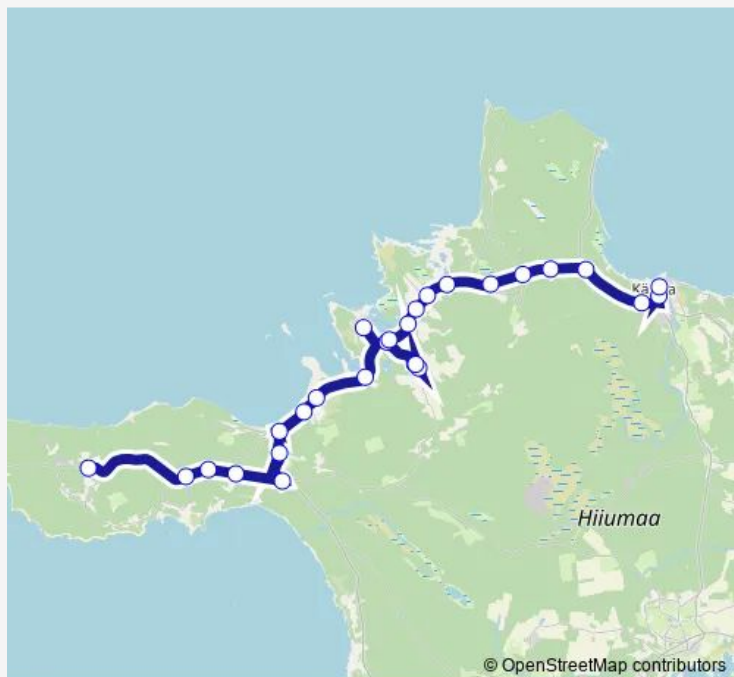

Route schedule

Kõpu — Kärdla bussijaam

Monday	18:35
Tuesday	18:35
Wednesday	18:35
Thursday	18:35
Friday	18:35
Saturday	—
Sunday	—

Route info

Direction: Kõpu

Stops: 27

Trip Duration: 0 hour 43 min

Malvaste tee