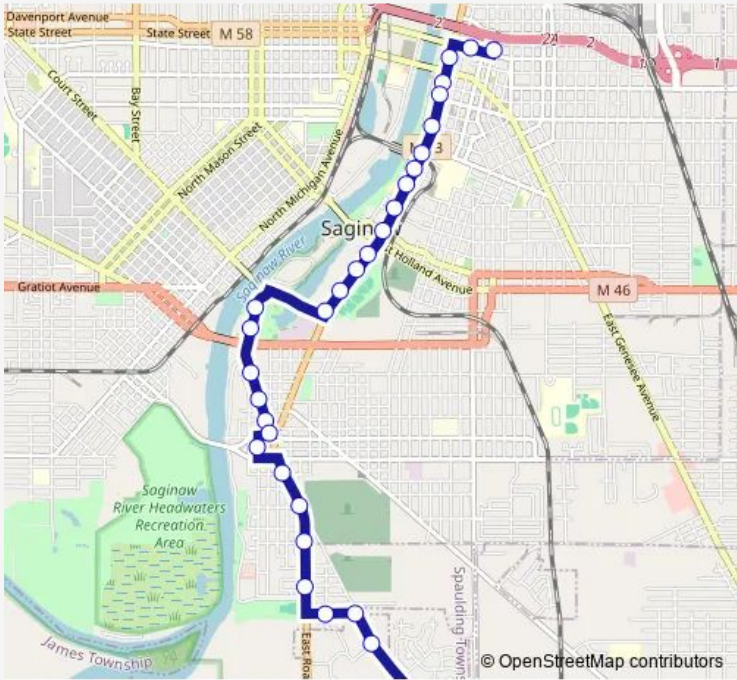

Bus 7/8 Wash./Hess/Sheridan

[Go to website](#)

Direction
 Stars Plaza — Bridgton Place
 30 stops
[Open route schedule](#)

- Stars Plaza
- Dow Event Center
- Temple Theater (Washington/Tuscola)
- Washington/Federal
- Washington/Janes
- Washington/Millard
- Washington/Emerson
- Washington/Meredith
- Washington/Holden
- Washington/Atwater
- City Hall/Post Office
- Public Works Dept
- Washington - Holy Family Church
- Washington - Montague Inn
- Washington/Ezra Rust
- Crayola Park
- Ymca
- Fordney/Webber
- Fordney/Cambrey
- Fordney/Relis
- Fordney/Gallagher

Route schedule
 Stars Plaza — Bridgton Place

Monday	05:00-20:00
Tuesday	05:00-20:00
Wednesday	05:00-20:00
Thursday	05:00-20:00
Friday	05:00-20:00
Saturday	—
Sunday	—

Route info
 Direction: Stars Plaza
 Stops: 30
 Trip Duration: 0 hour 18 min

Route info

Direction: Bridgton Place

Stops: 48

Trip Duration: 0 hour 32 min

Hess/Walcott

Hess/Fariview

Hess/Vista Villa

O'Reilly Auto Parts (Dixie Hwy)

Warren/Lapeer

Tuscola/Park

Stars Plaza

7/8 Bus time schedules and route maps are available in an offline PDF at busmaps.com. Use the busmaps.com website to see live bus times, train schedule or subway schedule, and step-by-step directions for all public transit in Saginaw