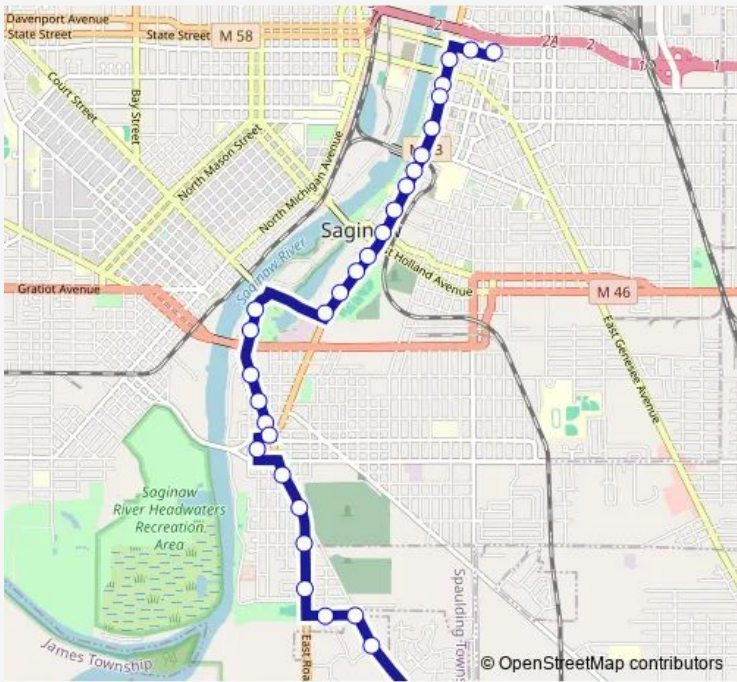

Bus 7/8 Wash./Hess/Sheridan

[Go to website](#)

Direction
 Stars Plaza — Bridgton Place
 30 stops
[Open route schedule](#)

- Stars Plaza
- Dow Event Center
- Temple Theater (Washington/Tuscola)
- Washington/Federal
- Washington/Janes
- Washington/Millard
- Washington/Emerson
- Washington/Meredith
- Washington/Holden
- Washington/Atwater
- City Hall/Post Office
- Public Works Dept
- Washington - Holy Family Church
- Washington - Montague Inn
- Washington/Ezra Rust
- Crayola Park
- Ymca
- Fordney/Webber
- Fordney/Cambrey
- Fordney/Relis
- Fordney/Gallagher

Route schedule
 Stars Plaza — Bridgton Place

Monday	05:00-20:00
Tuesday	05:00-20:00
Wednesday	05:00-20:00
Thursday	05:00-20:00
Friday	05:00-20:00
Saturday	—
Sunday	—

Route info
 Direction: Stars Plaza
 Stops: 30
 Trip Duration: 0 hour 18 min

Washington/Banner

Bridgton Place

Direction

Bridgton Place — Stars Plaza

48 stops

[Open route schedule](#)

Bridgton Place

Bridgton/Huntley

Route info

Direction: Bridgton Place

Stops: 48

Trip Duration: 0 hour 32 min

Hess/Walcott

Hess/Fariview

Hess/Vista Villa

O'Reilly Auto Parts (Dixie Hwy)