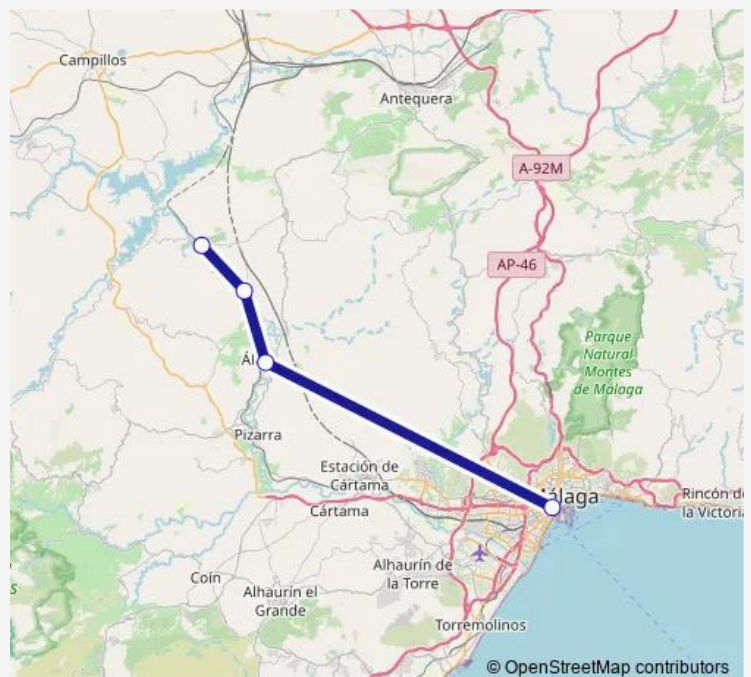

Direction

Malaga Maria Zambrano — El Chorro

2 stops

[Open route schedule](#)

Malaga Maria Zambrano

El Chorro

Route schedule

Malaga Maria Zambrano — El Chorro

Monday	13:26
Tuesday	13:26
Wednesday	13:26
Thursday	13:26
Friday	13:26
Saturday	13:26
Sunday	13:26

Route info

Direction: Malaga Maria Zambrano

Stops: 2

Trip Duration: 0 hour 55 min

Direction

El Chorro — Malaga Maria Zambrano

4 stops

[Open route schedule](#)

El Chorro

Las Mellizas

Alora

Malaga Maria Zambrano

Route schedule

El Chorro — Malaga Maria Zambrano

Friday	09:05
--------	-------

Saturday	09:05
----------	-------

Sunday	09:05
--------	-------

Route info

Direction: Malaga Maria Zambrano

Stops: 3

Trip Duration: 0 hour 57 min

Direction