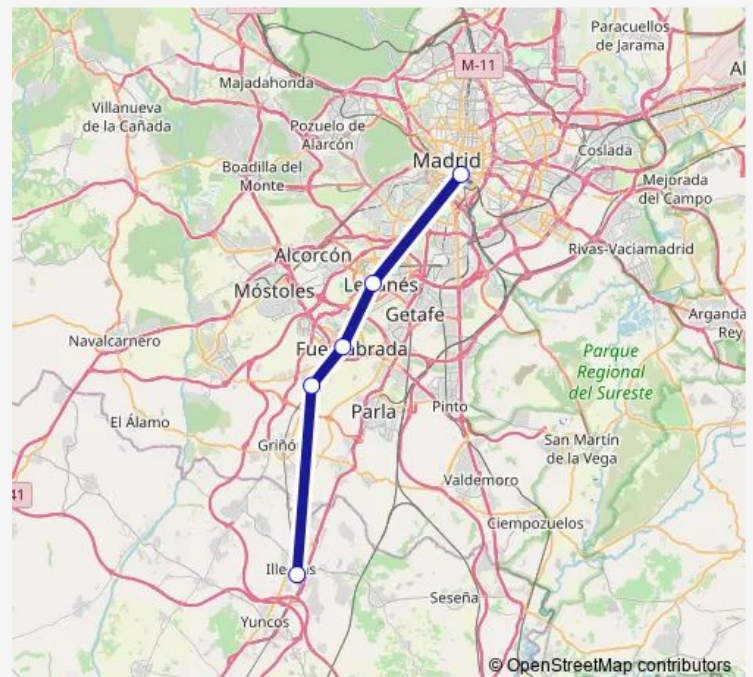

### Direction

Madrid - Atocha Cercanias — Illescas

5 stops

[Open route schedule](#)

Madrid - Atocha Cercanias

Leganes

Fuenlabrada

Humanes

### Route schedule

Madrid - Atocha Cercanias — Illescas

Monday 07:12-17:54

Tuesday 07:12-17:54

Wednesday 07:12-17:54

Thursday 07:12-17:54

Friday 07:12-17:54

Saturday 07:12-17:54

### Route info

Direction: Madrid - Atocha Cercanias

Stops: 5

Trip Duration: 0 hour 48 min

## Route info

Direction: Illescas

Stops: 3

Trip Duration: 0 hour 38 min