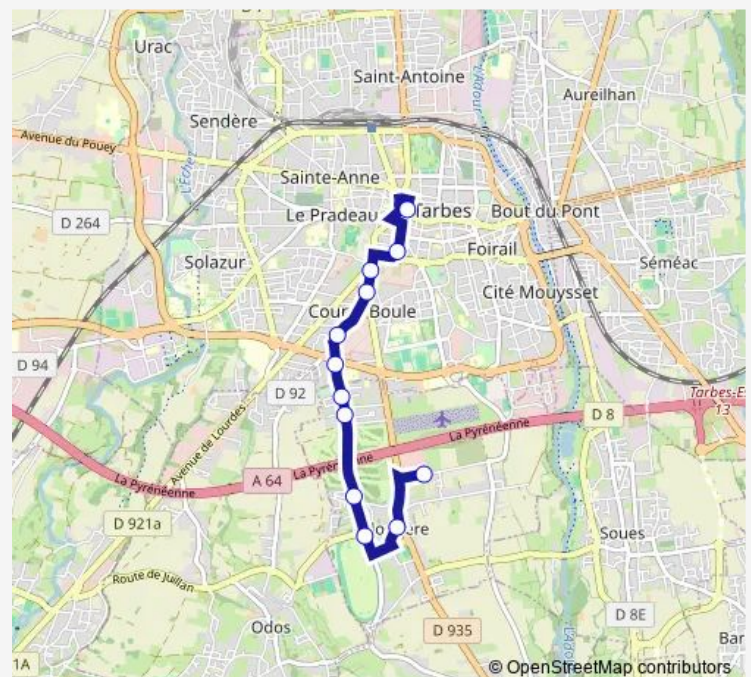

Friday 09:40-15:25

Saturday 09:40-15:25

Sunday —

Route info

Direction: Verdun

Stops: 12

Trip Duration: 0 hour 20 min

T13 — Laloubère - Mairie <> Verdun

Direction

Laloubère - Géant Casino — Verdun

14 stops

[Open route schedule](#)

Laloubère - Géant Casino

Agriculture

Mermoz

Laloubère - Mairie

Allées Leclerc

Verdun

Route schedule

Laloubère - Géant Casino — Verdun

Monday	10:00-15:45
Tuesday	10:00-15:45
Wednesday	10:00-15:45
Thursday	10:00-15:45
Friday	10:00-15:45
Saturday	10:00-15:45
Sunday	—

Route info

Direction: Laloubère - Géant Casino

Stops: 14

Trip Duration: 0 hour 19 min

T13 Bus time schedules and route maps are available in an offline PDF at busmaps.com. Use the busmaps.com website to see live bus times, train schedule or subway schedule, and step-by-step directions for all public transit in Tarbes