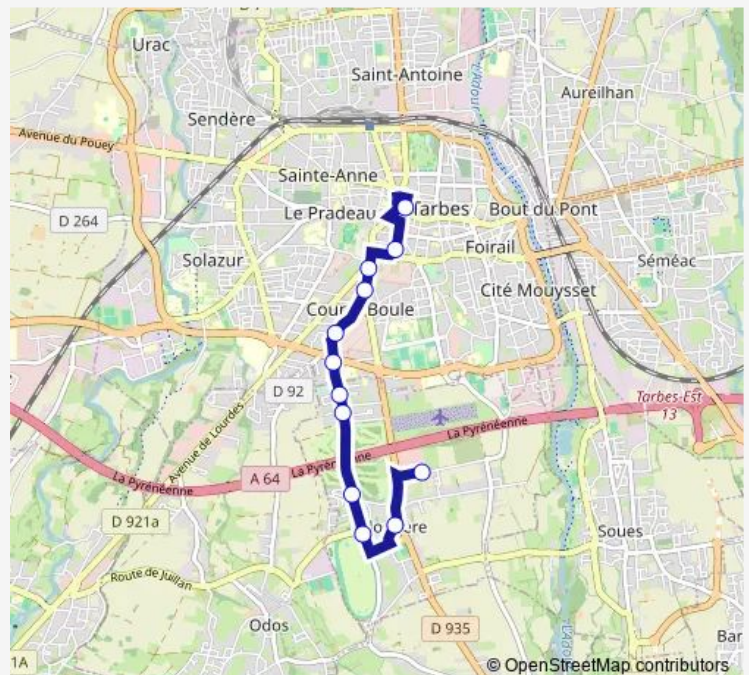

Bus T13 Laloubère - Mairie <> Verdun

[Go to website](#)

Direction

Verdun — Laloubère - Géant Casino

12 stops

[Open route schedule](#)

- Verdun
- Allées Leclerc
- Bigorre
- Boule
- Beaudelaire
- Collège Victor Hugo
- Laque
- Plein Sud
- Graouette
- Hippodrome
- Laloubère - Mairie
- Laloubère - Géant Casino

Route schedule

Verdun — Laloubère - Géant Casino

Monday	09:40-15:25
Tuesday	09:40-15:25
Wednesday	09:40-15:25
Thursday	09:40-15:25
Friday	09:40-15:25
Saturday	09:40-15:25
Sunday	—

Route info

Direction: Verdun

Stops: 12

Trip Duration: 0 hour 20 min

T13 — Laloubère - Mairie <> Verdun

Direction

Laloubère - Géant Casino — Verdun

14 stops

[Open route schedule](#)

Laloubère - Géant Casino

Route info

Direction: Laloubère - Géant Casino

Stops: 14

Trip Duration: 0 hour 19 min

T13 Bus time schedules and route maps are available in an offline PDF at busmaps.com. Use the busmaps.com website to see live bus times, train schedule or subway schedule, and step-by-step directions for all public transit in Tarbes