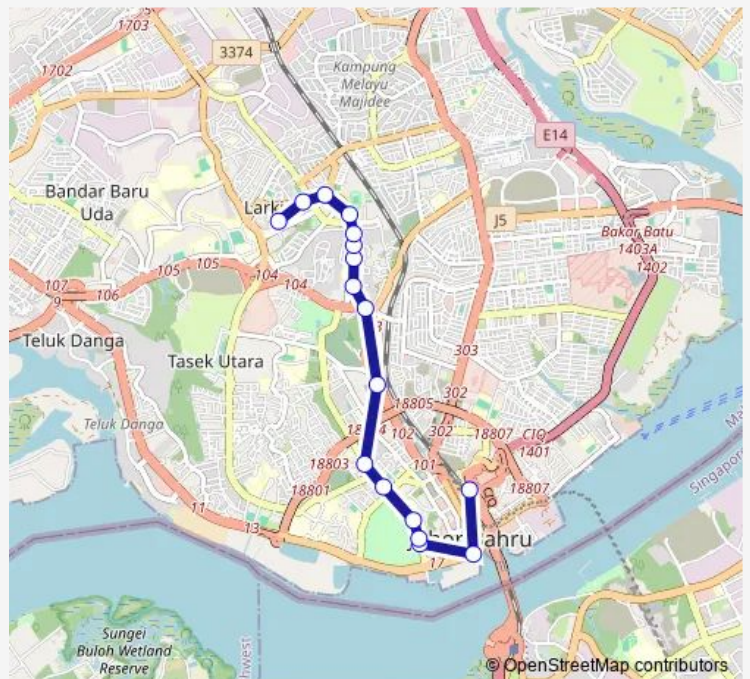

Bus T13 JB Sentral - Larkin Sentral

[Go to website](#)

Direction
 JB Sentral — Larkin Sentral
 17 stops
[Open route schedule](#)

- JB Sentral
- Wisma Peladang
- Opp Johor Tourist Information Center
- Opp Menara Th
- Opp Wisma Persekutuan
- Opp Sekolah Kebangsaan IJ Convent
- Opp Pusat Khidmat Pelanggan TNB Jb
- Opp Danga City Mall
- Bank Muamalat Kebun Teh
- Impian Business Park
- Kacang Pool Hj
- SJK (C) Foon Yew 3
- Taman Dato Onn
- Opp Stadium Larkin
- Sekolah Agama Dato Onn
- Ranhill SAJ Sdn Bhd
- Larkin Sentral

Route schedule
 JB Sentral — Larkin Sentral

Monday	06:00-21:30
Tuesday	06:00-21:30
Wednesday	06:00-21:30
Thursday	06:00-21:30
Friday	06:00-21:30
Saturday	06:00-21:30
Sunday	06:00-21:30

Route info
 Direction: JB Sentral
 Stops: 17
 Trip Duration: 0 hour 48 min

Monday 06:00-20:30

Tuesday 06:00-20:30

Wednesday 06:00-20:30

Thursday 06:00-20:30

Friday 06:00-20:30

Saturday 06:00-20:30

Sunday 06:00-20:30

Route info

Direction: Larkin Sentral

Stops: 17

Trip Duration: 0 hour 48 min

T13 Bus time schedules and route maps are available in an offline PDF at busmaps.com. Use the busmaps.com website to see live bus times, train schedule or subway schedule, and step-by-step directions for all public transit in Johor Bahru