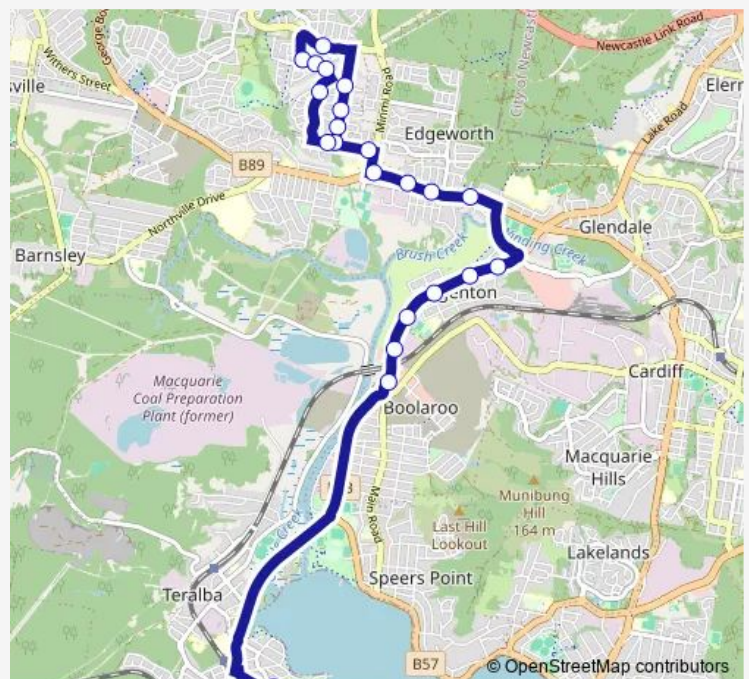

Oakville Rd Opp Edgeworth Public School

Main Rd At Minmi Rd

St Main Rd At Thomas St

Main Rd At Fletcher St

Main Rd After Impala St

Lake Rd At Mclaughlin St

Lake Rd At Waratah St

Lake Rd At Victoria St

Thursday 08:00

Friday 08:00

Saturday —

Sunday —

Route info

Direction: Harris St At Oakville Rd

Stops: 24

Trip Duration: 0 hour 30 min

6292 — Cameron Park to Glendale Technology Hs

St Pauls High School

Hayden Brook Rd At Ranclaud St

Marmong St Opp Five Island School

6292 School Bus time schedules and route maps are available in an offline PDF at busmaps.com. Use the busmaps.com website to see live bus times, train schedule or subway schedule, and step-by-step directions for all public transit in Newcastle