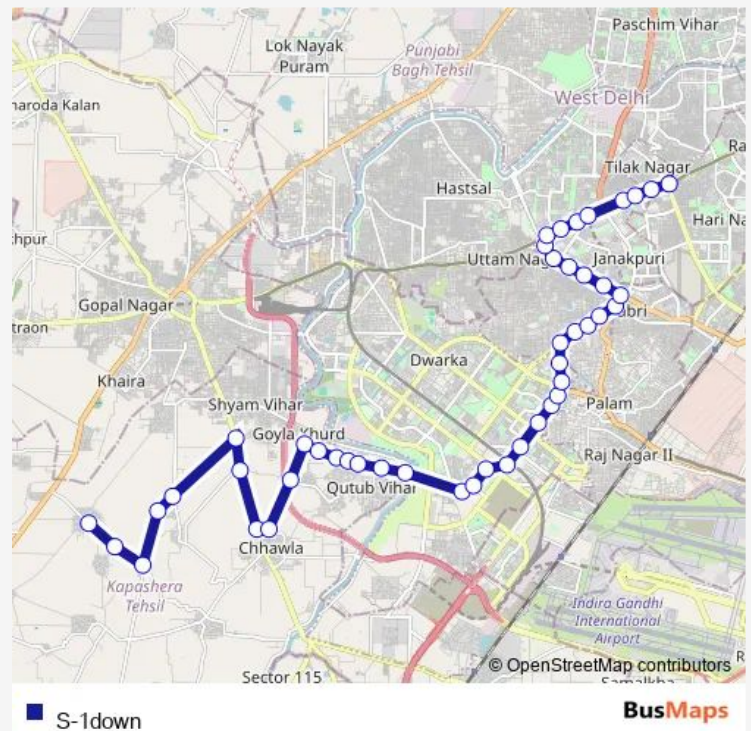

Bus S-1down

[Go to website](#)

Direction

Pandwala Kalan (T) — Tilak Nagar Terminal

46 stops

[Open route schedule](#)

Pandwala Kalan (T)

Pandwala Khurd

Pandwala Crossing

Purani Basti Rewla Khanpur

Rewla Tajpur Crossing

Jhatikara Crossing

Rewla Taj Pur More

Chhawla School

Chhawla Village School

Taj Pur Khurd

Taj Pur More

St Thomas School Goyla Vihar

Nehru Bus Stand Goyla Dairy

Goyla Dairy (Qutub Vihar)

Jhankar Crossing

Qutub Vihar Phase-I Kikar Stand

Police Post

St Marry School

Amrohi More

Dwarka Sec-19 Modern School

Nhai Building/ Dwarka Sec-10 Metro Station

Route schedule

Pandwala Kalan (T) — Tilak Nagar Terminal

Monday 04:50-23:19

Tuesday 04:50-23:19

Wednesday 04:50-23:19

Thursday 04:50-23:19

Friday 04:50-23:19

Saturday 04:50-23:19

Sunday 04:50-23:19

Route info

Direction: Pandwala Kalan (T)

Stops: 46

Trip Duration: 1 hour 40 min

■ S-1down