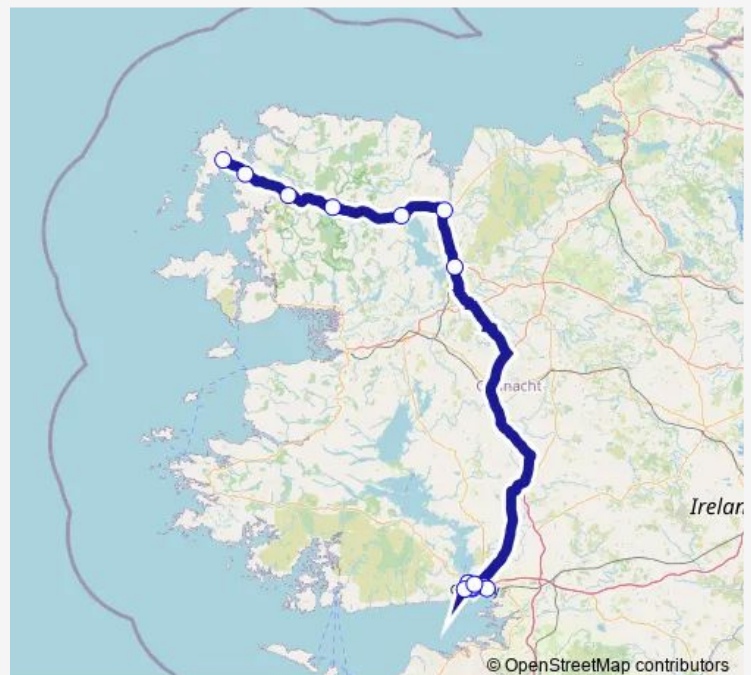

Thursday —

Friday 18:30

Saturday —

Sunday 18:30

Route info

Direction: Béal an Mhuirthead

Stops: 14

Trip Duration: 3 hour 30 min