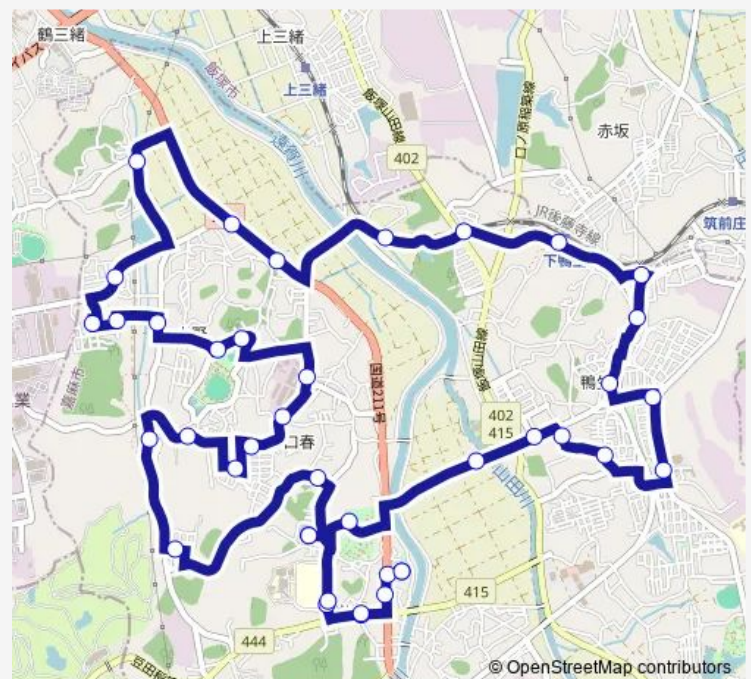

Thursday 08:30-12:47

Friday 08:30-12:47

Saturday 08:30-12:47

Sunday —

Route info

Direction: 嘉麻市役所 (本庁舎前)

Stops: 40

Trip Duration: 0 hour 42 min