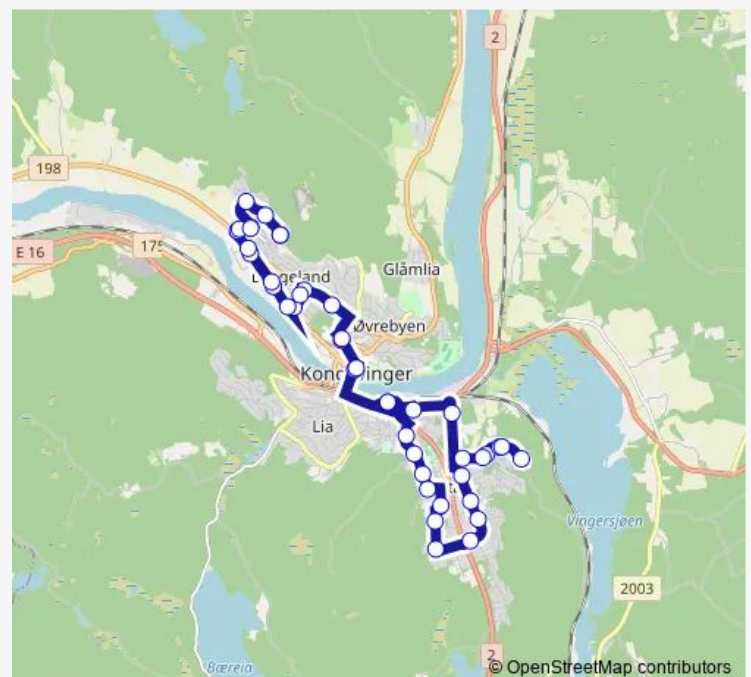

### Route schedule

Bogeråsen — Bogeråsen

Monday 05:58-21:40

Tuesday 05:58-21:40

Wednesday 05:58-21:40

Thursday 05:58-21:40

Friday 05:58-21:40

Saturday 08:58-17:40

### Route info

Direction: Bogeråsen

Stops: 42

Trip Duration: 0 hour 59 min

■ B81 — Bogeråsen - Rasta

BusMaps

Bokfinkvegen sør

Vennersberg skole