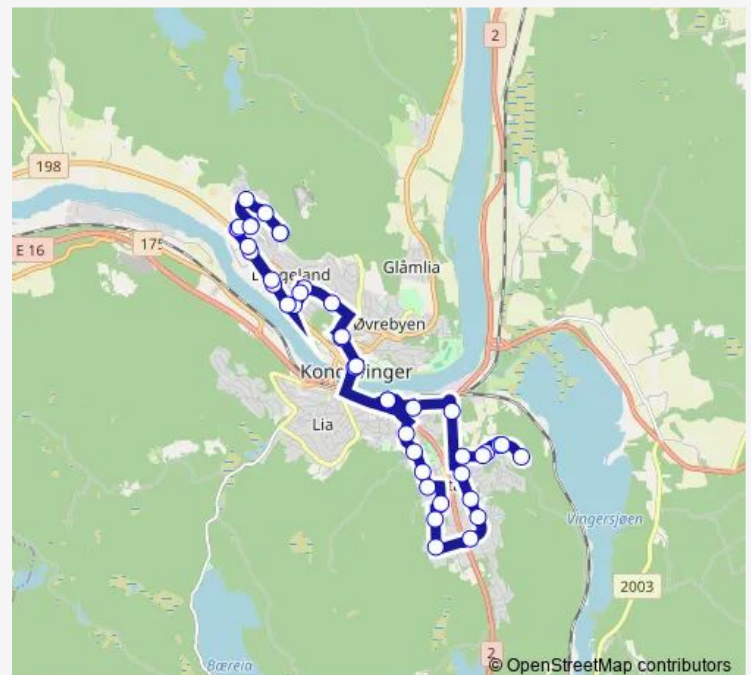

Bukkene Bruses veg

Snøhvitvegen

Vangen

Industribyggene

Valhallvegen

Langelandshjemmet

Langeland skole

Kongsvinger sykehus

Teknisk etat

Bilsenteret

Route schedule

Bogeråsen — Bogeråsen

Monday 05:58-21:40

Tuesday 05:58-21:40

Wednesday 05:58-21:40

Thursday 05:58-21:40

Friday 05:58-21:40

Saturday 08:58-17:40

Sunday —

Route info

Direction: Bogeråsen

Stops: 42

Trip Duration: 0 hour 59 min

■ B81 — Bogeråsen - Rasta

BusMaps

Bokfinkvegen sør

Vennersberg skole

Vennersberg

Bokfinkvegen nord

Orrevegen

Langerudberget

Skinntrytesvingen