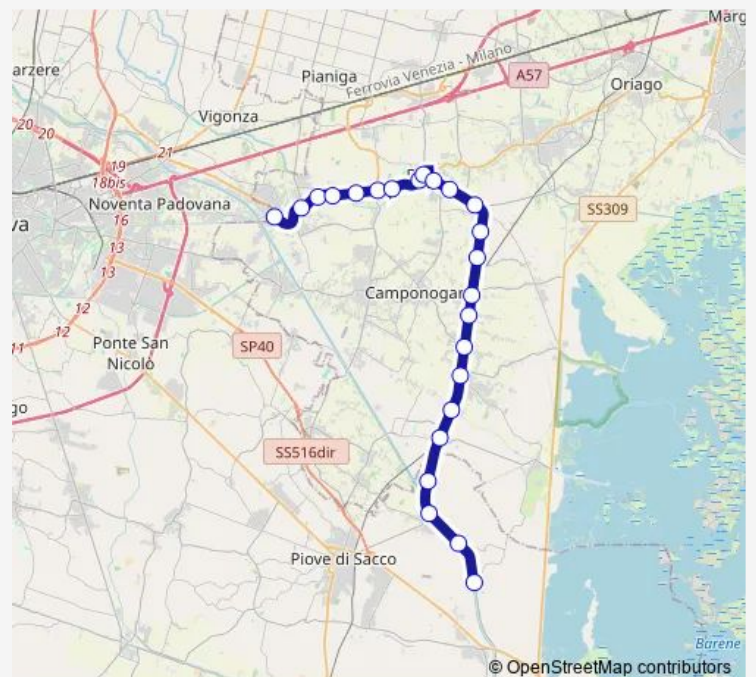

### Route schedule

Stra Piazza Marconi — Rosara

Monday 18:20

Tuesday 18:20

Wednesday 18:20

Thursday 18:20

Friday 18:20

Saturday —

### Route info

Direction: Stra Piazza Marconi

Stops: 24

Trip Duration: 0 hour 29 min

Piove di Sacco Fiumazzo

Rosara Longo

Rosara

67E Bus time schedules and route maps are available in an offline PDF at [busmaps.com](https://busmaps.com). Use the [busmaps.com](https://busmaps.com) website to see live bus times, train schedule or subway schedule, and step-by-step directions for all public transit in Dolo