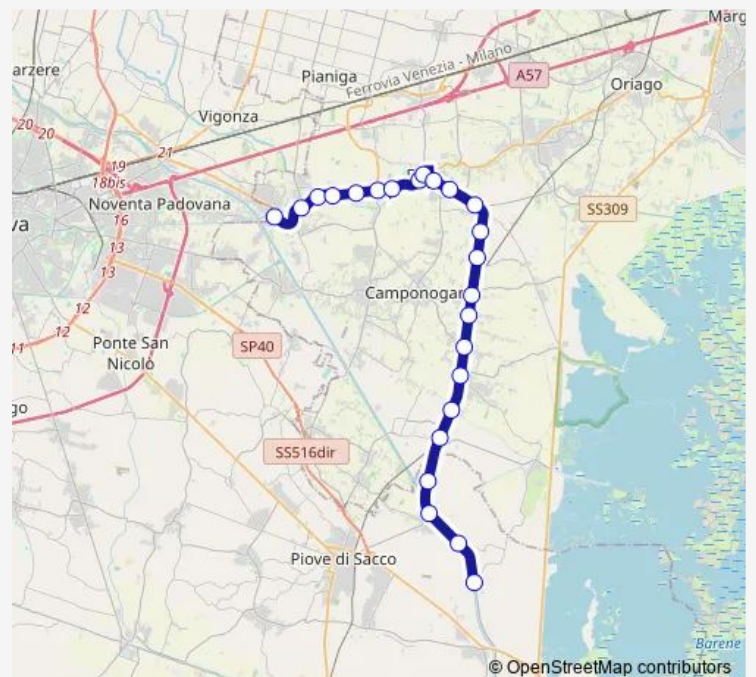

Sampieri

Route schedule

Stra Piazza Marconi — Rosara

Monday 18:20

Tuesday 18:20

Wednesday 18:20

Thursday 18:20

Friday 18:20

Saturday —

Sunday —

Route info

Direction: Stra Piazza Marconi

Stops: 24

Trip Duration: 0 hour 29 min

67e — Stra Piazza Marconi - Rosara

Piove di Sacco Fiumazzo