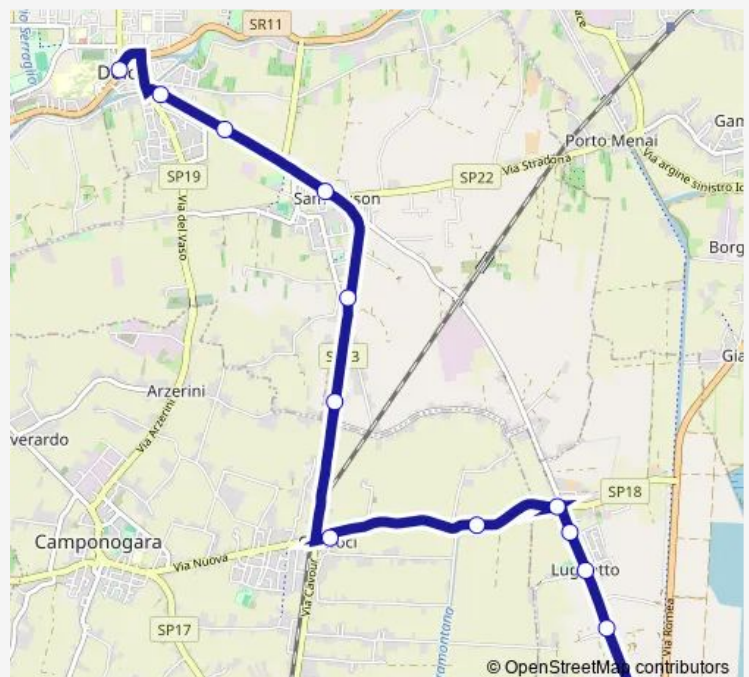

### Route schedule

Dolo Centro — Lugo Zona Industriale

Monday 14:25

Tuesday 14:25

Wednesday 14:25

Thursday 14:25

Friday 14:25

Saturday 14:25

### Route info

Direction: Dolo Centro

Stops: 13

Trip Duration: 0 hour 11 min

67E — Dolo Centro - Lugo Zona Industriale

67E Bus time schedules and route maps are available in an offline PDF at [busmaps.com](https://busmaps.com). Use the [busmaps.com](https://busmaps.com) website to see live bus times, train schedule or subway schedule, and step-by-step directions for all public transit in Dolo