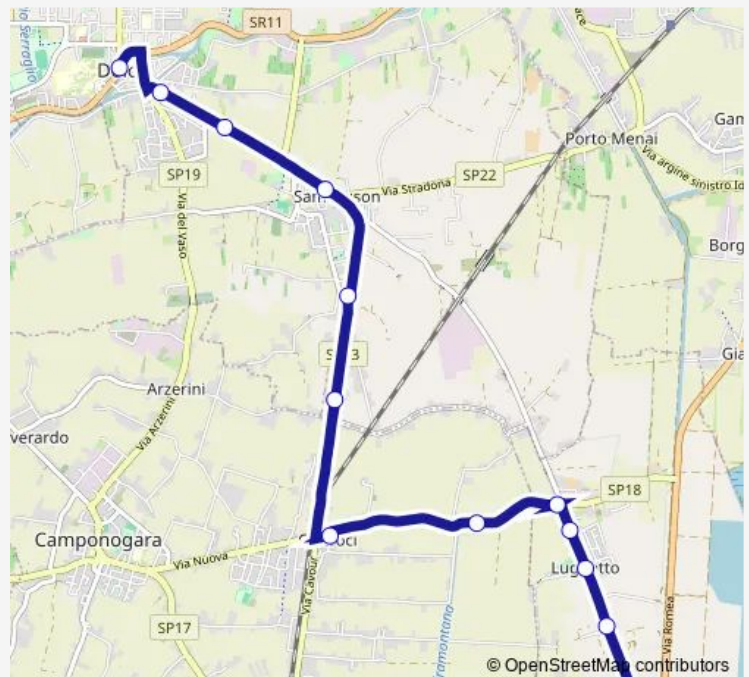

Thursday 14:25

Friday 14:25

Saturday 14:25

Sunday —

Route info

Direction: Dolo Centro

Stops: 13

Trip Duration: 0 hour 11 min

67e — Dolo Centro - Lugo Zona Industriale

67e Bus time schedules and route maps are available in an offline PDF at busmaps.com. Use the busmaps.com website to see live bus times, train schedule or subway schedule, and step-by-step directions for all public transit in Dolo