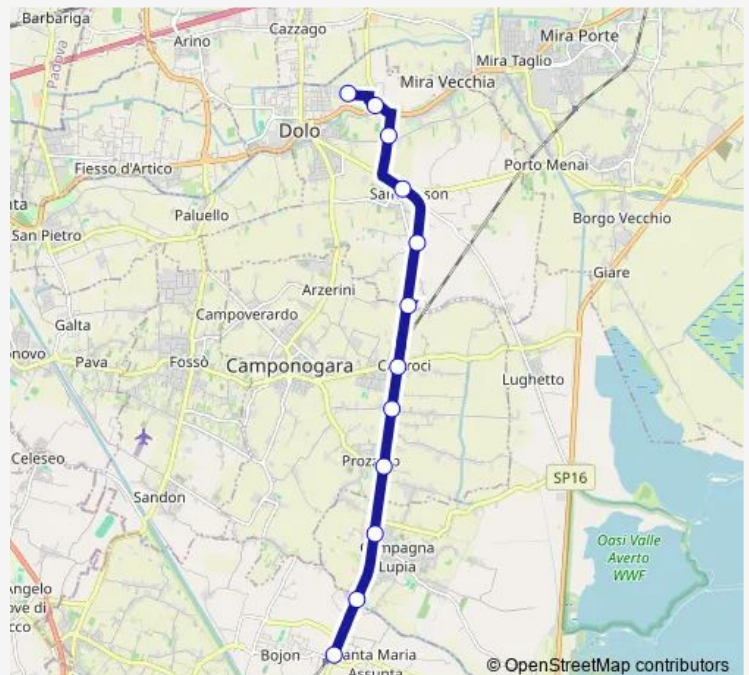

Bus 67E Bojon - Dolo Scuole

[Go to website](#)

Direction

Bojon — Dolo Scuole

12 stops

[Open route schedule](#)

- Bojon
- Campagna Lupia Lazzaletto
- Campagna Lupia
- Prozzolo
- Camponogara Diedo
- Calcroci Cavour
- Camponogara Casino Rosso
- Dolo Marinelle
- Sambruson
- Dolo Seriola
- Dolo Bandiera
- Dolo Scuole

Route schedule

Bojon — Dolo Scuole

Monday	07:18
Tuesday	07:18
Wednesday	07:18
Thursday	07:18
Friday	07:18
Saturday	—
Sunday	—

Route info

Direction: Bojon

Stops: 12

Trip Duration: 0 hour 16 min

67E — Bojon - Dolo Scuole

Direction

Bojon — Dolo Scuole

14 stops

[Open route schedule](#)

Bojon
Campagna Lupia Lazzaretto
Campagna Lupia
Prozzolo
Camponogara Diedo
Calcroci Cavour
Camponogara Casino Rosso
Dolo Marinelle
Sambruson
Dolo Monache
Dolo Doria
Dolo Manzoni
Dolo Ca' Tron
Dolo Scuole

Route schedule

Bojon — Dolo Scuole

Monday	07:20
Tuesday	07:20
Wednesday	07:20
Thursday	07:20
Friday	07:20
Saturday	—
Sunday	—

Route info

Direction: Bojon

Stops: 14

Trip Duration: 0 hour 17 min

67E Bus time schedules and route maps are available in an offline PDF at busmaps.com. Use the busmaps.com website to see live bus times, train schedule or subway schedule, and step-by-step directions for all public transit in Dolo