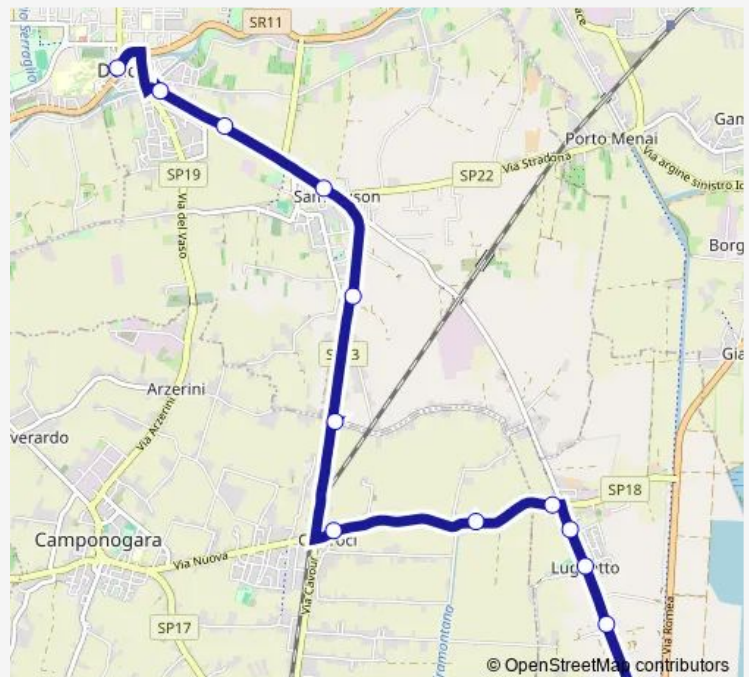

Thursday 06:55-14:50

Friday 06:55-14:50

Saturday 06:55-14:50

Sunday —

Route info

Direction: Lugo Zona Industriale

Stops: 13

Trip Duration: 0 hour 12 min

67E — Lugo Zona Industriale - Dolo Centro

67E Bus time schedules and route maps are available in an offline PDF at busmaps.com. Use the busmaps.com website to see live bus times, train schedule or subway schedule, and step-by-step directions for all public transit in Dolo