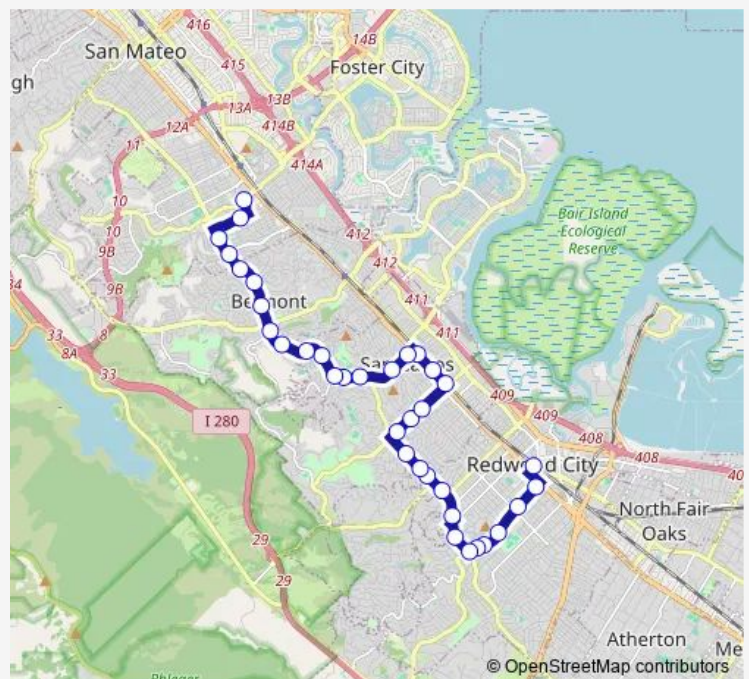

Brittan Ave & Brook St

Brittan Ave & Cordilleras Ave

El Camino Real & Brittan Ave

El Camino Real & Arroyo Ave-San Carlos

El Camino Real & San Carlos Ave

Route schedule

Redwood City Caltrain-Lane B — W Hillsdale Blvd & Edison St-Bay 8

Monday 16:20

Tuesday 16:20

Wednesday 16:20

Thursday 16:20

Friday 16:20

Saturday —

Sunday —

Route info

Direction: Redwood City Caltrain-Lane B

Stops: 37

Trip Duration: 0 hour 53 min

295 — Hillsdale Mall - Redwood City Transit Center

San Carlos Ave & Laurel St

San Carlos Ave & Cedar St

San Carlos Ave & Phelps Rd

Direction

Redwood City Caltrain-Lane B — W Hillsdale Blvd & Edison St-Bay 8

35 stops

[Open route schedule](#)

Redwood City Caltrain-Lane B

Jefferson Ave at Adams St

Jefferson Ave at Grand St

Jefferson Ave & Ave Del Ora