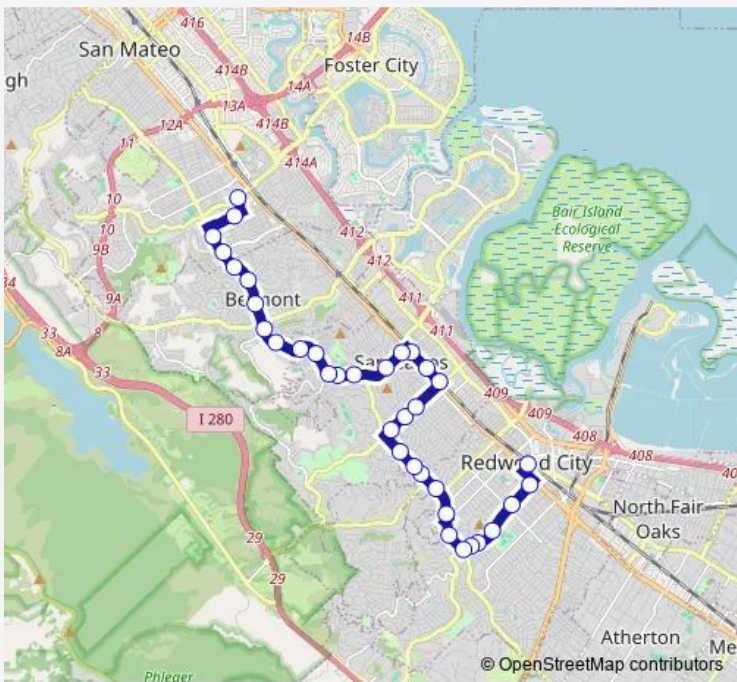

Bus 295 Hillsdale Mall - Redwood City Transit Center

[Go to website](#)

Direction
 Redwood City Caltrain-Lane B — W Hillsdale Blvd & Edison St-Bay 8
 35 stops
[Open route schedule](#)

- Redwood City Caltrain-Lane B
- Jefferson Ave at Adams St
- Jefferson Ave at Grand St
- Jefferson Ave & Ave Del Ora
- Jefferson Ave & Ruby St
- Jefferson Ave & Topaz St
- Jefferson Ave & Alameda de las Pulgas
- Alameda de las Pulgas & Harding Ave
- Alameda de las Pulgas & Westgate St
- Alameda de las Pulgas & Whipple Ave
- Alameda de las Pulgas & Eaton Ave
- Alameda de las Pulgas & Saint Francis Way
- Alameda de las Pulgas & Oakview Dr
- Brittan Ave & Brook St
- Brittan Ave & Cordilleras Ave
- Brittan Ave & Cedar St
- El Camino Real & Brittan Ave
- El Camino Real & Arroyo Ave-San Carlos
- El Camino Real & San Carlos Ave
- San Carlos Ave & Laurel St
- San Carlos Ave & Cedar St

Route schedule
 Redwood City Caltrain-Lane B — W Hillsdale Blvd & Edison St-Bay 8

Monday	06:20-19:32
Tuesday	06:20-19:32
Wednesday	06:20-19:32
Thursday	06:20-19:32
Friday	06:20-19:32
Saturday	06:20-19:20
Sunday	06:20-19:20

Route info
 Direction: Redwood City Caltrain-Lane B
 Stops: 35
 Trip Duration: 0 hour 41 min

295 — Hillsdale Mall - Redwood City Transit Center **BusMaps**

San Carlos Ave & Phelps Rd

San Carlos Ave & Wellington Dr

Monday 16:20

Tuesday 16:20

Wednesday 16:20

Thursday 16:20

Friday 16:20

Saturday —

Sunday —

Route info