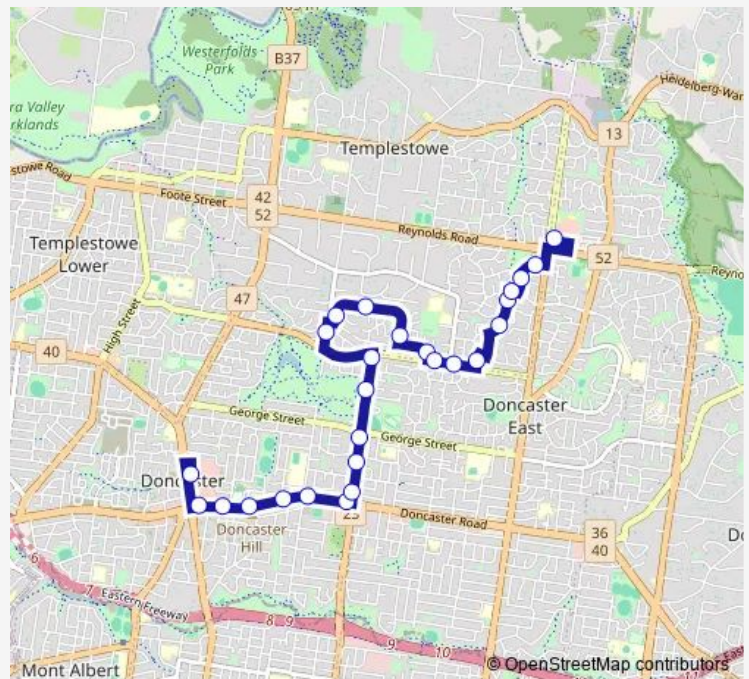

Rippon Ct/Wyena Way (Templestowe)

Browning Drive Reserve/Browning Dr (Templestowe)

Route schedule

Doncaster Shopping Centre/Williamsons Rd (Doncaster)
— The Pines SC/Reynolds Rd (Doncaster East)

Monday	07:30-18:30
Tuesday	07:30-18:30
Wednesday	07:30-18:30
Thursday	07:30-18:30
Friday	07:30-18:30
Saturday	08:00-18:00
Sunday	08:00-18:00

Route info

Direction: Doncaster Shopping Centre/Williamsons Rd (Doncaster)

Stops: 26

Trip Duration: 0 hour 20 min

295 — The Pines SC - Doncaster Sc

Serpells Rd/Browning Dr (Templestowe)

Browning Dr/Serpells Rd (Templestowe)

Thomas Hardy Dr/Shakespeare Dr (Templestowe)

Dickens Cl/Thomas Hardy Dr (Templestowe)

The Pines SC/Reynolds Rd (Doncaster East)

Direction

The Pines SC/Reynolds Rd (Doncaster East) — Doncaster Shopping Centre/Williamsons Rd (Doncaster)

21 stops

[Open route schedule](#)

The Pines SC/Reynolds Rd (Doncaster East)

Dickens Cl/Thomas Hardy Dr (Templestowe)

Serpells Rd/Browning Dr (Templestowe)

Browning Drive Reserve/Browning Dr (Templestowe)

Rippon Ct/Wyena Way (Templestowe)