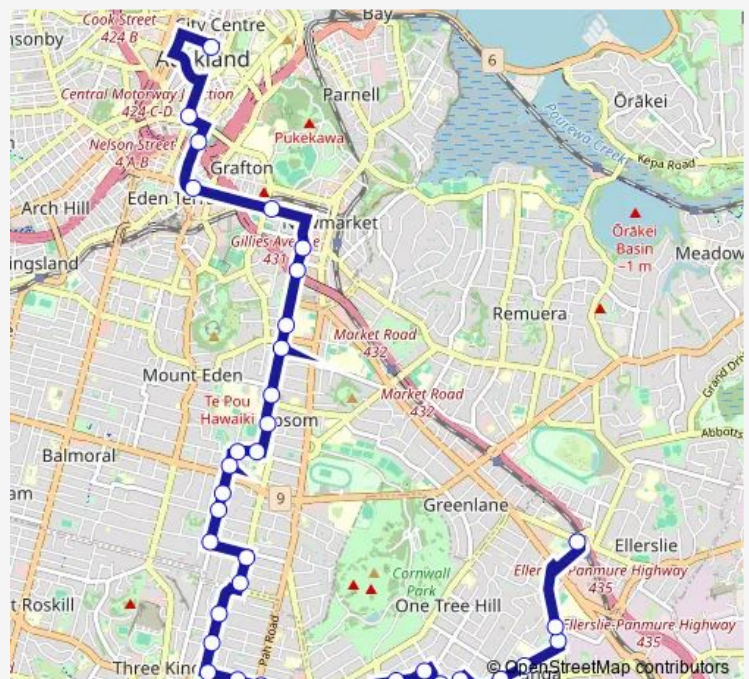

### Route schedule

Stop C Ellerslie — Stop E The Civic

Monday 05:40-22:25

Tuesday 05:40-22:25

Wednesday 05:40-22:25

Thursday 05:40-22:25

Friday 05:40-22:25

Saturday 06:20-22:25

### Route info

Direction: Stop C Ellerslie

Stops: 42

Trip Duration: 0 hour 46 min

295

BusMaps

Buckley Road/Liverpool Street

Heywood Crescent

The Drive/Empire Road

St Andrews Road/Empire Road

Watling Street

Morvern Reserve

Aberfoyle Street

King George Avenue/St Andrews Road

Melville Park

Kohia Terrace School

## Route info

Direction: Stop E The Civic

Stops: 39

Trip Duration: 0 hour 41 min

Stop C Royal Oak

Mount Albert Road

Onehunga Mall

Onehunga Mall/Clarke Road