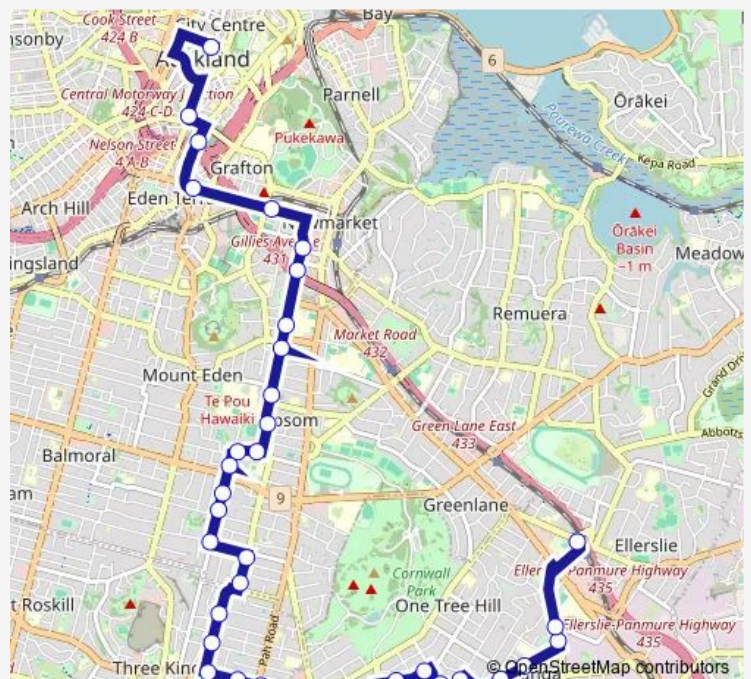

Thursday 05:40-22:25

Friday 05:40-22:25

Saturday 06:20-22:25

Sunday 06:20-22:25

Route info

Direction: Stop C Ellerslie

Stops: 42

Trip Duration: 0 hour 44 min

■ 295

Buckley Road/Liverpool Street

Heywood Crescent

The Drive/Empire Road

St Andrews Road/Empire Road

Watling Street

Morvern Reserve

Aberfoyle Street

Melrose Street

Khyber Pass Road/Mountain Road

Madeira Place

Symonds Street/Upper Symonds Street

Queen Street/Karangahape Road

Stop E The Civic

Direction

Stop E The Civic — Stop C Ellerslie

Thursday 06:20-23:35

Friday 06:20-23:35

Saturday 06:27-23:35

Sunday 06:27-23:35

Route info

Direction: Stop E The Civic

Stops: 39

Trip Duration: 0 hour 50 min