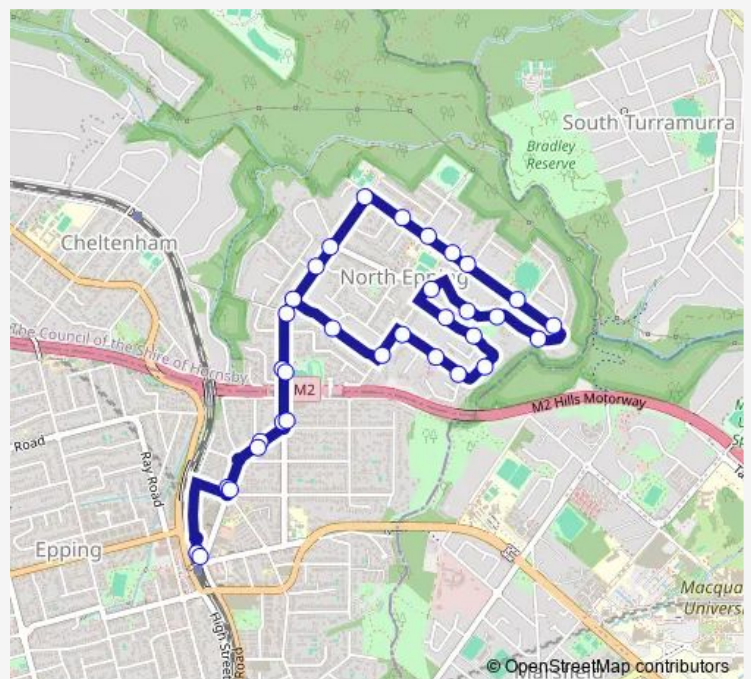

Eastcote Rd Opp Harefield Cl

Malton Rd At Devon St

Newton St After Devon St

Newton St Opp Howard Pl

Route schedule

Epping Station, Cambridge St, Stand B — Epping Station, Cambridge St, Stand A

Monday 05:59-22:45

Tuesday 05:59-22:45

Wednesday 05:59-22:45

Thursday 05:59-22:45

Friday 05:59-22:45

Saturday 07:29-22:29

Sunday 08:28-22:28

Route info

Direction: Epping Station, Cambridge St, Stand B

Stops: 33

Trip Duration: 0 hour 23 min

295 — Epping to North Epping (Loop Service)

Bedford Rd Before Waterloo Rd

Waterloo Rd At Woodvale Av

Waterloo Rd Before Harper St

Waterloo Rd At Devon St

Devon St Opp Grayson Rd

Grayson Rd Opp Holland St

Norfolk Rd Opp Devlin Rd

Epping Athletic Track, Norfolk Rd

Norfolk Rd At Dorset St

Oxford St Opp Sussex St

Oxford St At Chester St

Epping Station, Cambridge St, Stand A

295 Bus time schedules and route maps are available in an offline PDF at busmaps.com. Use the busmaps.com website to see live bus times, train schedule or subway schedule, and step-by-step directions for all public transit in Parramatta