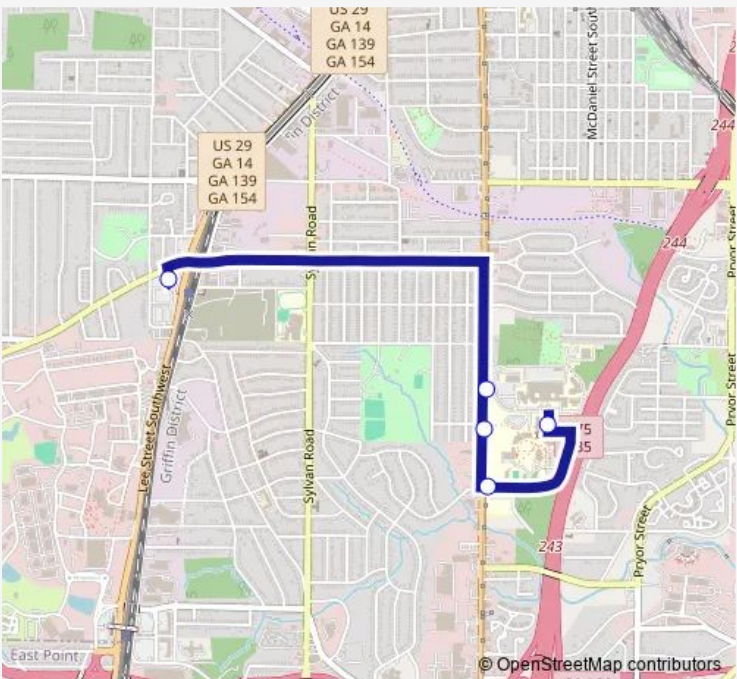

Bus 295 Metropolitan Campus Express

[Go to website](#)

Direction
 ATLANTA METRO STATE COLLEGE — Oakland City Station
 5 stops
[Open route schedule](#)

- ATLANTA METRO STATE COLLEGE
- CASPLAN ST @ METROPOLITAN PKWY
- METROPOLITAN PKWY SW @ CLAIRE DR SW
- METROPOLITAN PKWY SW @ 1577
- Oakland City Station

Route schedule
 ATLANTA METRO STATE COLLEGE — Oakland City Station

Monday	07:55-17:55
Tuesday	07:55-17:55
Wednesday	07:55-17:55
Thursday	07:55-17:55
Friday	07:55-17:55
Saturday	—
Sunday	—

Route info
 Direction: ATLANTA METRO STATE COLLEGE
 Stops: 5
 Trip Duration: 0 hour 10 min

Monday 07:45-17:45

Tuesday 07:45-17:45

Wednesday 07:45-17:45

Thursday 07:45-17:45

Friday 07:45-17:45

Saturday —

Sunday —

Route info

Direction: Oakland City Station

Stops: 2

Trip Duration: 0 hour 10 min

295 Bus time schedules and route maps are available in an offline PDF at busmaps.com. Use the busmaps.com website to see live bus times, train schedule or subway schedule, and step-by-step directions for all public transit in Atlanta