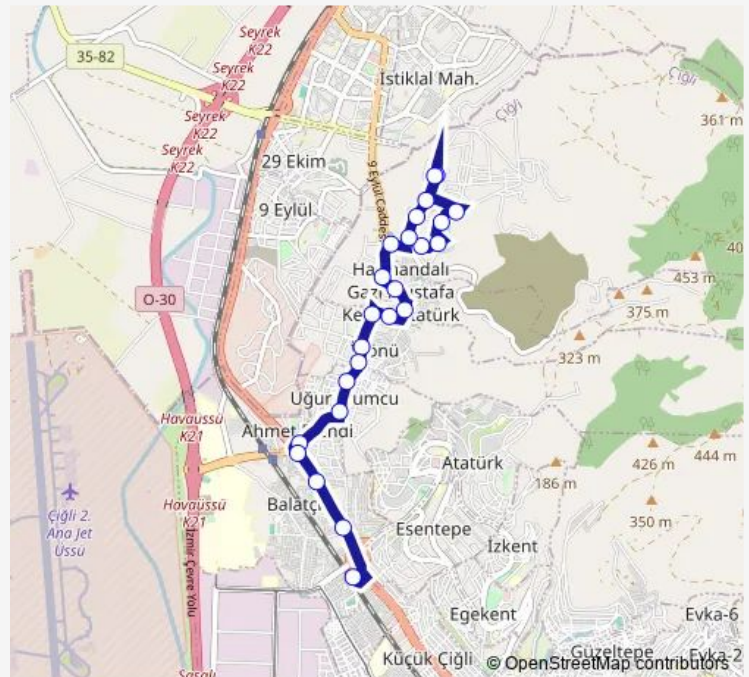

## Route schedule

Egekent Aktarma Merkezi — Harmandalı

Monday 00:10-23:50

Tuesday 00:10-23:50

Wednesday 00:10-23:50

Thursday 00:10-23:50

Friday 00:10-23:50

Saturday 00:10-23:45

## Route info

Direction: Egekent Aktarma Merkezi

Stops: 26

Trip Duration: 0 hour 26 min

295 — Harmandali - Egekent Aktarma Merkezi

BusMaps

Site Son Durak

Fevzi akmak