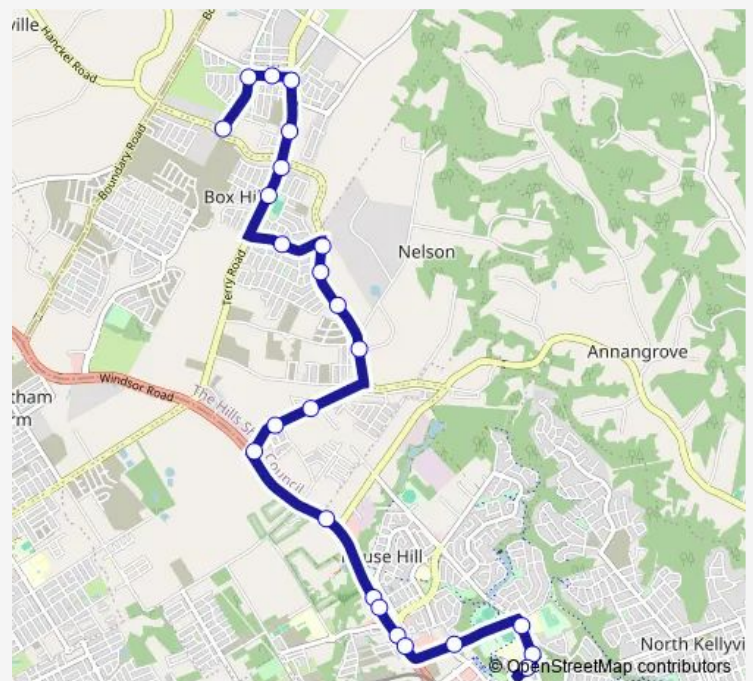

137 Old Pitt Town Rd

147 Old Pitt Town Rd

Nelson Rd At Mchale Way

Nelson Rd After The Water Lane

Nelson Rd After Box Rd

Nelson Rd Before Windsor Rd

Windsor Rd Before Annangrove Rd

Windsor Rd Before Aberdour Av

Rouse Hill Shopping Centre, Windsor Rd

Windsor Rd After Mile End Rd

Windsor Rd Before Commercial Rd

Commercial Rd At Mccombe Av

Route schedule

Valletta Dr After Old Pitt Town Rd — Ironbark Ridge Public School, Ironbark Ridge Rd

Monday 08:01

Tuesday 08:01

Wednesday 08:01

Thursday 08:01

Friday 08:01

Saturday —

Sunday —

Route info

Direction: Valletta Dr After Old Pitt Town Rd

Stops: 24

Trip Duration: 0 hour 39 min

2082 — Gables to Ironbark Ridge PS via Box Hill

Our Lady Of The Angels Primary School, Withers Rd

Withers Rd Opp Rouse Hill High School