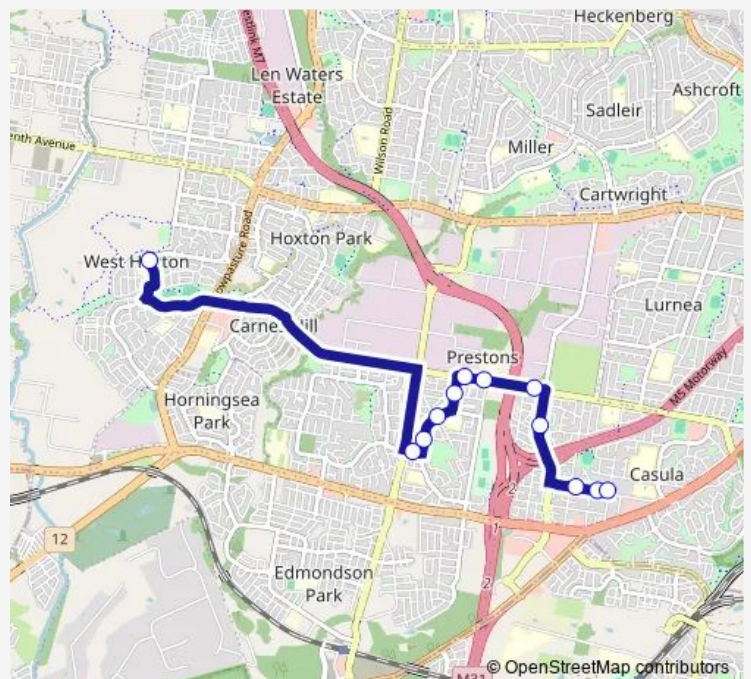

Dalmeny Dr Before Venezia St

Dalmeny Dr Opp Manildra St

San Marino Dr After Sicilia St

Kurrajong Rd After San Marino Dr

Amity College, Kurrajong Rd

Kurrajong Rd Before Lyn Pde

Beech Rd Before Barcelona Rd

Pine Rd Opp Yew Pl

Pine Rd At Roth St

Box Rd At Pine Rd

Route schedule

Clancy College, Carmichael Dr — Box Rd At Pine Rd

Monday 15:20

Tuesday 15:20

Wednesday 15:20

Thursday 15:20

Friday —

Saturday —

Sunday —

Route info

Direction: Clancy College, Carmichael Dr

Stops: 12

Trip Duration: 0 hour 25 min

2082 — Clancy College to Prestons

2082 School Bus time schedules and route maps are available in an offline PDF at busmaps.com. Use the busmaps.com website to see live bus times, train schedule or subway schedule, and step-by-step directions for all public transit in Liverpool