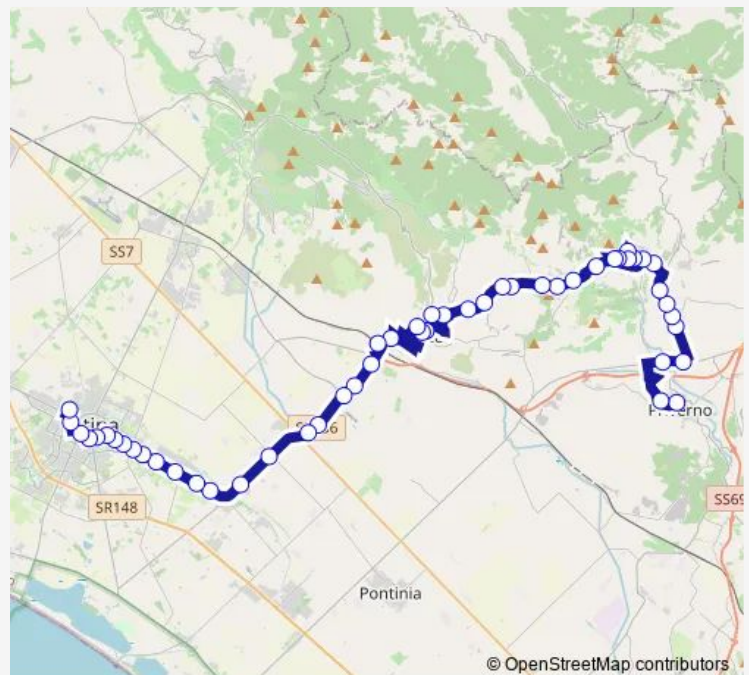

Monday —

Tuesday —

Wednesday —

Thursday —

Friday —

Saturday 06:40

Sunday —

Route info

Direction: Priverno | Terminal Bus | Ist. Superiore T. Rossi
f3429

Stops: 51

Trip Duration: 1 hour 25 min

Priverno - Latina # Pv4a

Sezze | Via Roccagorga Via Muro Lungo # f3403

Sezze | Via Roccagorga, 22 # f3404