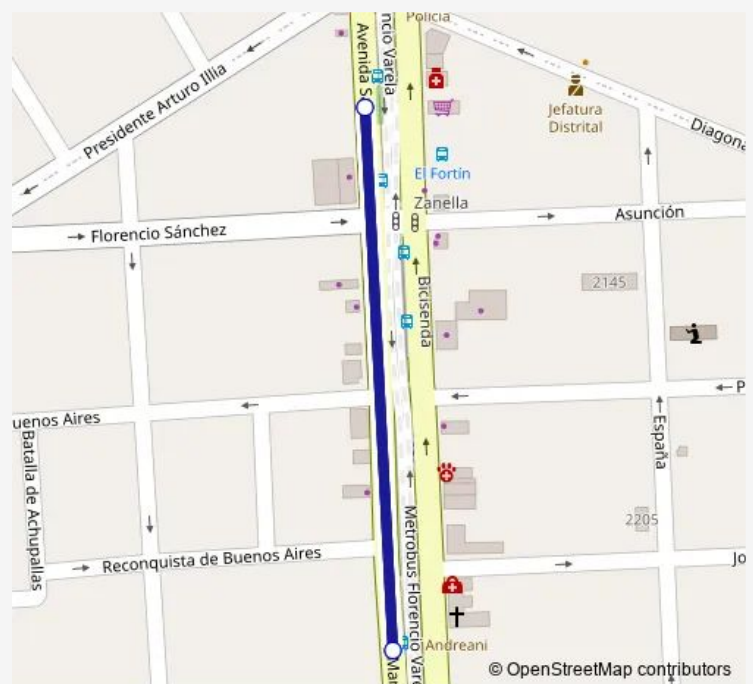

Direction

MTB Florencio Varela- Senzabello — MTB Florencio Varela- Manuel Dorrega

2 stops

[Open route schedule](#)

MTB Florencio Varela- Senzabello

MTB Florencio Varela- Manuel Dorrega

Route schedule

MTB Florencio Varela- Senzabello — MTB Florencio Varela- Manuel Dorrega

Monday	05:00-23:40
Tuesday	05:00-23:40
Wednesday	05:00-23:40
Thursday	05:00-23:40
Friday	05:00-23:40
Saturday	05:00-23:40
Sunday	05:00-23:40

Route info

Direction: MTB Florencio Varela- Senzabello

Stops: 2

Trip Duration: 1 hour 37 min

Direction

MTB Florencio Varela- Manuel Dorrego — MTB FLORENCIO VARELA- SENZABELLO

2 stops

[Open route schedule](#)

MTB Florencio Varela- Manuel Dorrego

MTB FLORENCIO VARELA- SENZABELLO

Route info

Direction: MTB Florencio Varela- Manuel Dorrego

Stops: 2

Trip Duration: 1 hour 32 min

503B Bus time schedules and route maps are available in an offline PDF at busmaps.com. Use the busmaps.com website to see live bus times, train schedule or subway schedule, and step-by-step directions for all public transit in San Juan Bautista