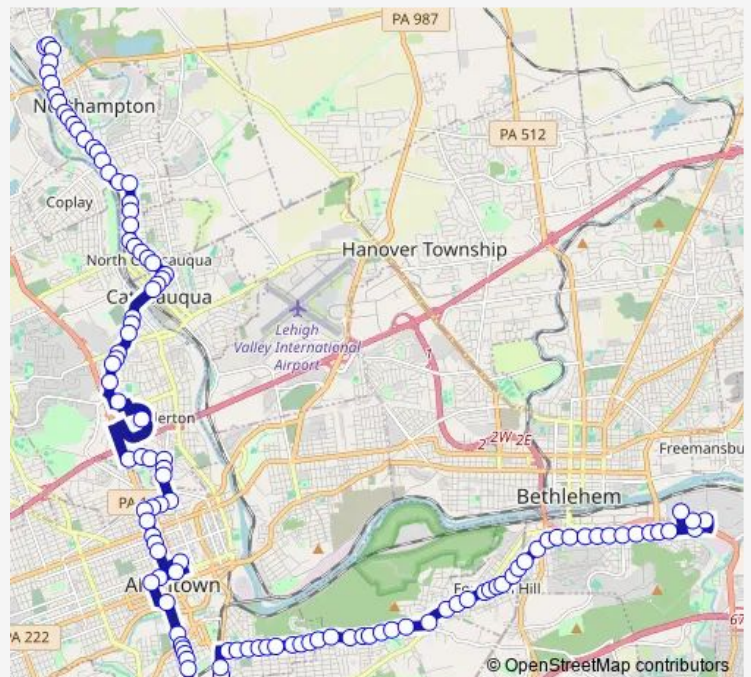

Broadway at Hoffert Wb

Broadway at Bergen Wb

Broadway at Lynn Wb

Route schedule

1555 Spillman — Held at Cherryville Nb

Monday 05:14-22:49

Tuesday 05:14-22:49

Wednesday 05:14-22:49

Thursday 05:14-22:49

Friday 05:14-22:49

Saturday 05:09-22:44

Sunday 09:35-17:10

Route info

Direction: 1555 Spillman

Stops: 112

Trip Duration: 1 hour 40 min

Susquehanna at Fairview Wb

Susquehanna at Hillside Wb

Susquehanna at Tweed Wb

Susquehanna at Halstead Wb

Susquehanna at Gilmore Wb

Susquehanna at Ellsworth Wb

Susquehanna at Dauphin

Susquehanna at Carlisle Wb