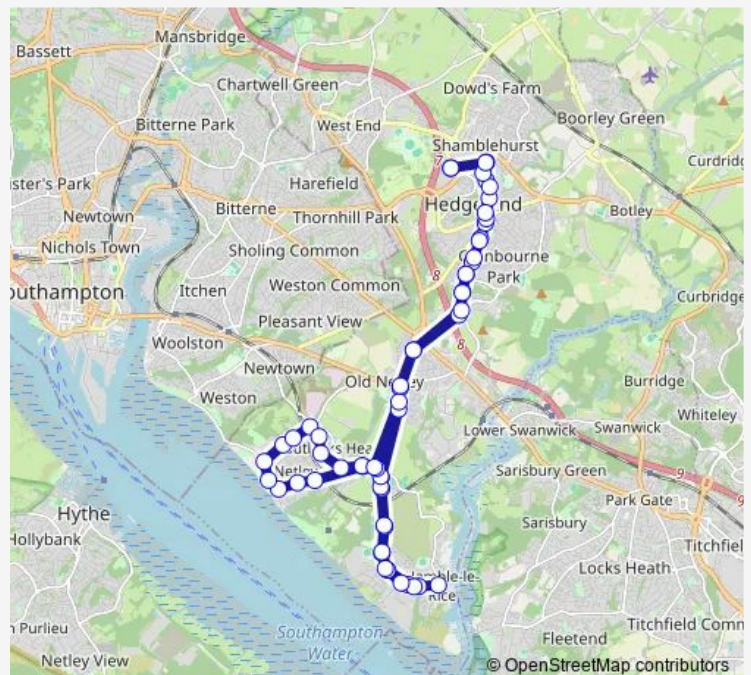

Hamble Fire Station

Copse Lane

The Square

Route schedule

Hedge End Superstores — Hedge End Superstores

Monday 09:45-12:00

Tuesday 09:45-12:00

Wednesday 09:45-12:00

Thursday 09:45-12:00

Friday 09:45-12:00

Saturday —

Sunday —

Route info

Direction: Hedge End Superstores

Stops: 55

Trip Duration: 1 hour 2 min

49h — Hedge End Park - Hamble Square

Copse Lane

Hamble Fire Station

Beaulieu Road

Verdon Avenue

Sports Ground

Broadway

Satchell Lane

St Marys Church

Netley Station

Denzil Avenue

New Road

York Road

St Edwards Church

St Edwards Road

Westwood Reserve