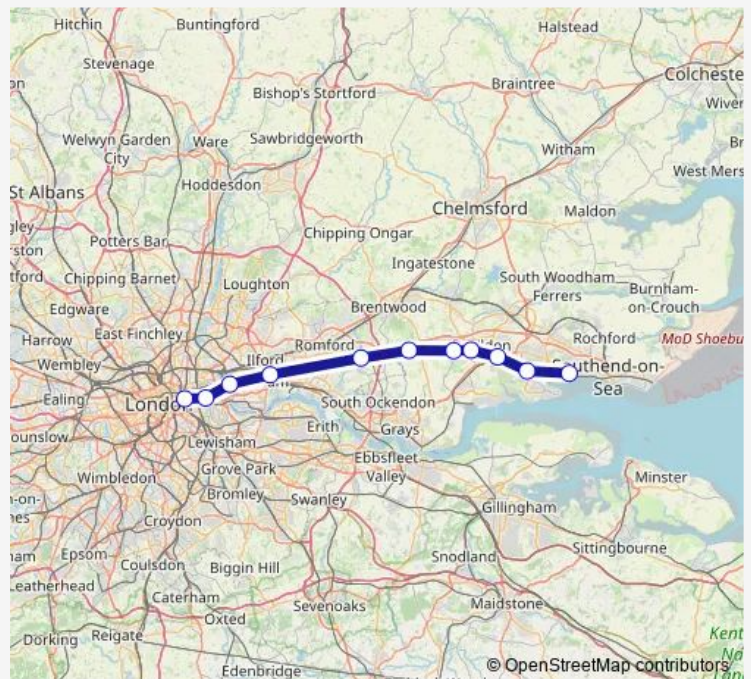

### Direction

London Fenchurch Street — Leigh-on-Sea

11 stops

[Open route schedule](#)

London Fenchurch Street

Limehouse

West Ham

Barking

Upminster

West Horndon

Laindon

Basildon

Pitsea

Benfleet

Leigh-on-Sea

### Route schedule

London Fenchurch Street — Leigh-on-Sea

Monday 00:11-17:46

Tuesday 07:13-17:46

Wednesday 07:13-17:46

Thursday 07:13-17:46

Friday 07:13-17:46

Saturday —

### Route info

Direction: London Fenchurch Street

Stops: 11

Trip Duration: 0 hour 56 min

■ Cc:Fst->Les — CC train service from FST to Les

Cc:Fst->Les Rail time schedules and route maps are available in an offline PDF at [busmaps.com](https://busmaps.com). Use the [busmaps.com](https://busmaps.com) website to see live bus times, train schedule or subway schedule, and step-by-step directions for all public transit in London