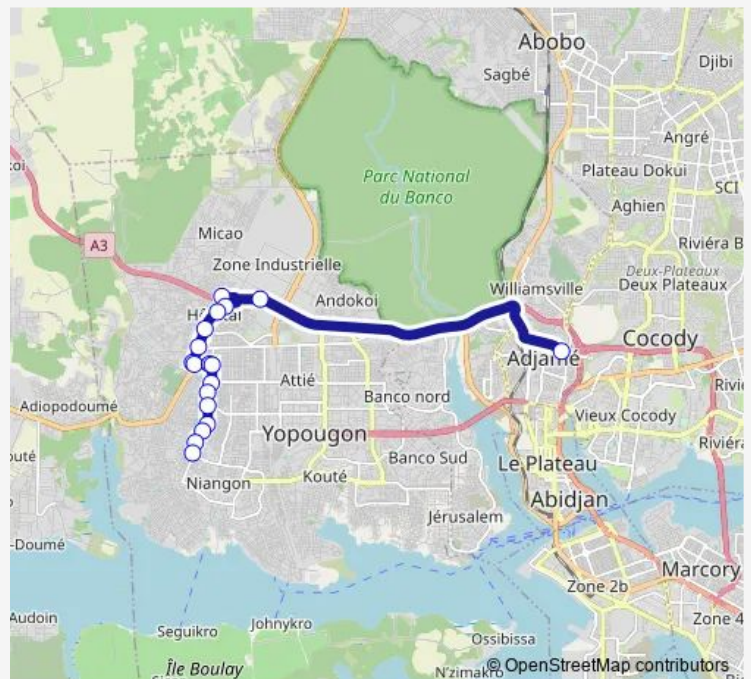

### Route schedule

Adjamé Texaco — Lubafrique

Monday 06:00

Tuesday 06:00

Wednesday 06:00

Thursday 06:00

Friday 06:00

Saturday 06:00

### Route info

Direction: Adjamé Texaco

Stops: 18

Trip Duration: 0 hour 49 min

gbaka : Adjamé Texaco ↔ Yopougon Lubafrique

## Route info

Direction: Lubafrique

Stops: 18

Trip Duration: 1 hour 1 min

Bus time schedules and route maps are available in an offline PDF at [busmaps.com](https://busmaps.com). Use the [busmaps.com](https://busmaps.com) website to see live bus times, train schedule or subway schedule, and step-by-step directions for all public transit in Abidjan