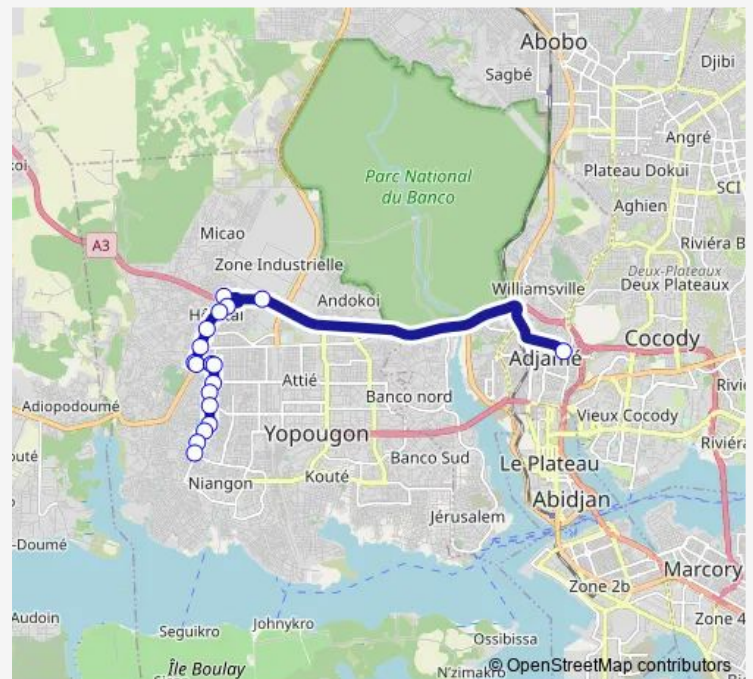

### Route schedule

Adjamé Texaco — Lubafrique

Monday 06:00

Tuesday 06:00

Wednesday 06:00

Thursday 06:00

Friday 06:00

Saturday 06:00

### Route info

Direction: Adjamé Texaco

Stops: 18

Trip Duration: 0 hour 49 min

■ gbaka : Adjamé Texaco ↔ Yopougon Lubafrique

## Route info

Direction: Lubafrique

Stops: 18

Trip Duration: 1 hour 1 min

Bus time schedules and route maps are available in an offline PDF at [busmaps.com](https://busmaps.com). Use the [busmaps.com](https://busmaps.com) website to see live bus times, train schedule or subway schedule, and step-by-step directions for all public transit in Abidjan