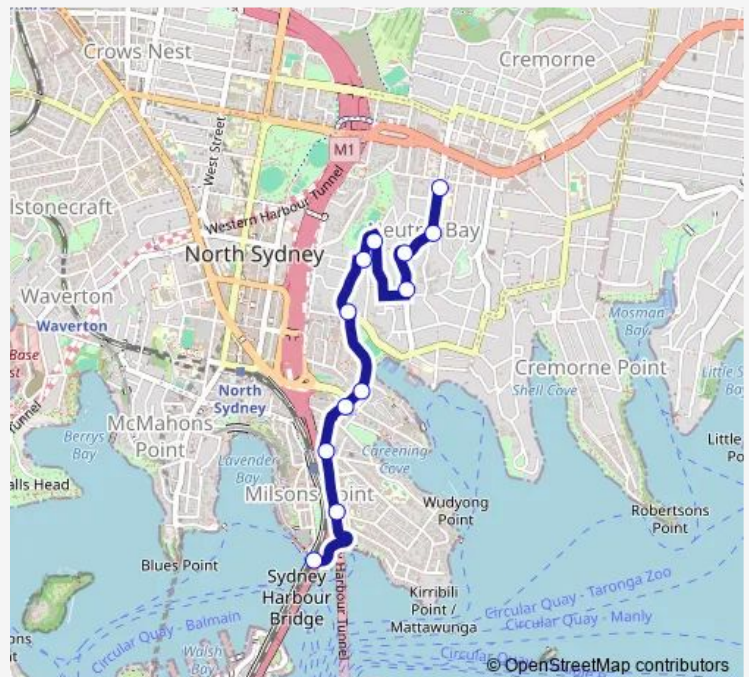

School Bus 572n Neutral Bay PS to Milsons Pt Wharf

[Go to website](#)

Direction

Ben Boyd Rd At Yeo St — Olympic Dr Before Alfred St

12 stops

[Open route schedule](#)

Ben Boyd Rd At Yeo St

Ben Boyd Rd Before Undercliff St

Ben Boyd Rd Opp Premier St

Ben Boyd Rd At Phillips St

Spruson St Before Montpellier St

Montpellier St Before Rawson St

Rawson St At Kurraba Rd

Clark Rd After Adderstone Av

Clark Rd At High St

Broughton St Opp Milsons Point Station

Broughton St At Pitt St

Olympic Dr Before Alfred St

Route schedule

Ben Boyd Rd At Yeo St — Olympic Dr Before Alfred St

Monday 15:20

Tuesday 15:20

Wednesday 15:20

Thursday 15:20

Friday 15:20

Saturday —

Sunday —

Route info

Direction: Ben Boyd Rd At Yeo St

Stops: 12

Trip Duration: 0 hour 14 min

572n — Neutral Bay PS to Milsons Pt Wharf