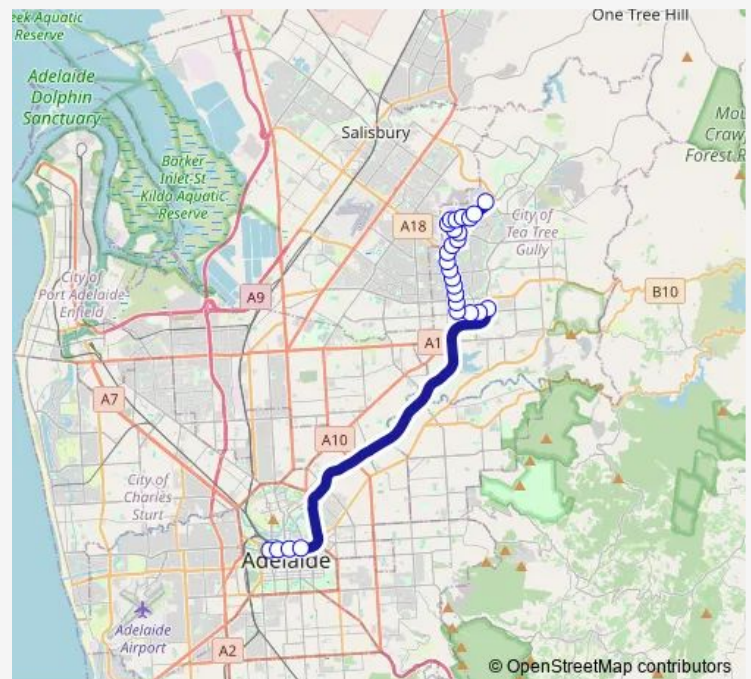

Stop 53 The Golden Way - North West side

Stop 54 Hillendale Dr - West side

Stop 55 Hillendale Dr - West side

Stop 56 Keithcot Farm Dr - South side

Stop 57 Keithcot Farm Dr - West side

Stop 58 Wynn Vale Dr - North side

Route schedule

Stop C1 Currie St - North side — Zone B Golden Grove Interchange

Monday 14:32-18:06

Tuesday 14:32-18:06

Wednesday 14:32-18:06

Thursday 14:32-18:06

Friday 14:32-18:06

Saturday —

Sunday —

Route info

Direction: Stop C1 Currie St - North side

Stops: 26

Trip Duration: 0 hour 47 min

545X — Golden Grove Interchange to City

Stop 59 Wynn Vale Dr - North side

Stop 60 Wynn Vale Dr - North side

Stop 61 Wynn Vale Dr - North side

Stop 62 The Golden Way - West side

Zone B Golden Grove Interchange

Direction

Zone B Golden Grove Interchange — Stop W1 Currie St - South side

26 stops

[Open route schedule](#)