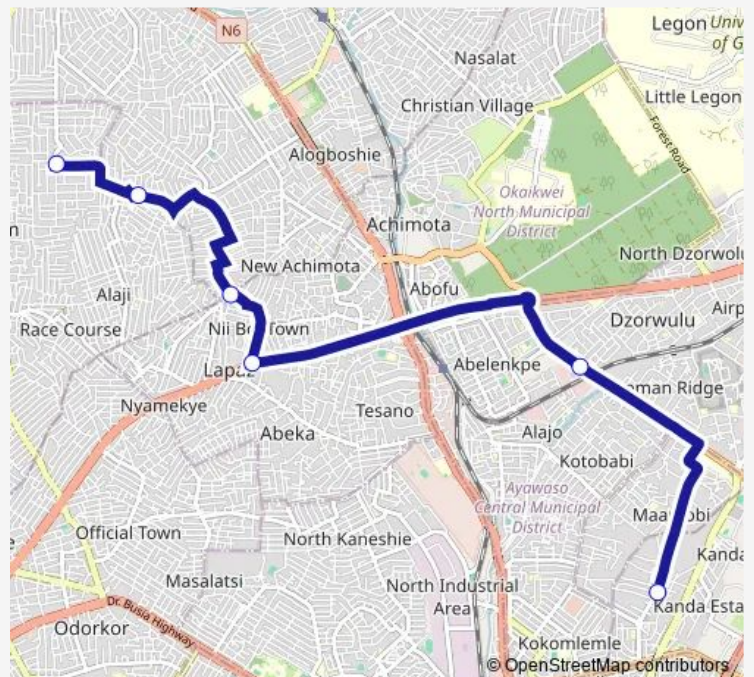

Bus 401A Nima Overhead Station to Israel Station

[Go to website](#)

Direction

Terminal Nima Overhead Station — Terminal Israel Station

6 stops

[Open route schedule](#)

Terminal Nima Overhead Station

Dzorwulu Junction

Wednesday 09:39

Thursday 09:39

Friday 09:39

Saturday 09:39

Sunday 09:39

Route info

Direction: Terminal Nima Overhead Station

Stops: 6

Trip Duration: 0 hour 37 min

401A — Nima Overhead Station to Israel Station

401A Bus time schedules and route maps are available in an offline PDF at busmaps.com. Use the busmaps.com website to see live bus times, train schedule or subway schedule, and step-by-step directions for all public transit in Accra