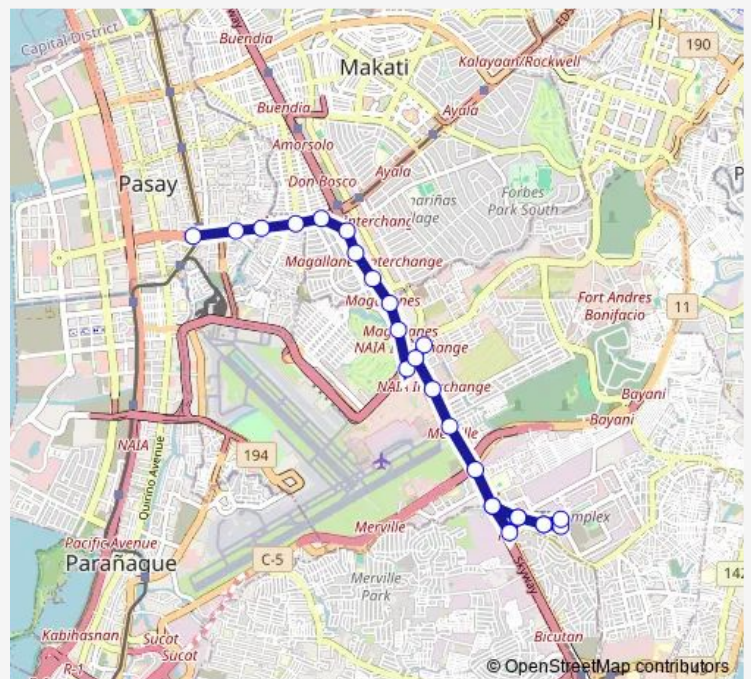

# Bus Pasay Rotunda - Alabang (Kanan) via Nichols Service Rd

[Go to website](#)

**Direction**  
 Epifanio de los Santos Avenue, Lungsod ng Pasay —  
 South Luzon Expressway, Taguig City, Manila

25 stops

[Open route schedule](#)

- Epifanio de los Santos Avenue, Lungsod ng Pasay
- Epifanio de los Santos Avenue, Lungsod ng Pasay
- Epifanio de los Santos Avenue, Lungsod ng Makati, Manila
- Epifanio de los Santos Avenue, Lungsod ng Makati, Manila
- Epifanio de los Santos Avenue, Lungsod ng Makati, Manila
- South Luzon Expressway, Makati City, Manila
- South Luzon Expressway, Makati City, Manila
- South Luzon Expressway, Makati City, Manila
- South Luzon Expressway, Makati City, Manila
- South Luzon Expressway, Makati City, Manila
- Sales Road, Pasay City, Manila
- Lawton Ave, Taguig City, Manila
- South Luzon Expressway, Taguig City, Manila
- South Luzon Expressway, Taguig City, Manila
- South Luzon Expressway, Taguig City, Manila
- South Luzon Expressway, Taguig City, Manila
- South Luzon Expressway, Taguig City, Manila
- E Service Rd, Parañaque City, Manila
- DBP Ave, Taguig City, Manila, Manila
- DBP Ave, Taguig City, Manila, Manila

**Route schedule**

Epifanio de los Santos Avenue, Lungsod ng Pasay —  
 South Luzon Expressway, Taguig City, Manila

Monday	00:00
Tuesday	00:00
Wednesday	00:00
Thursday	00:00
Friday	00:00
Saturday	00:00
Sunday	00:00

**Route info**

Direction: Epifanio de los Santos Avenue, Lungsod ng Pasay

Stops: 25

Trip Duration: 0 hour 43 min

Food Terminal Incorporated, DBP Ave, Taguig City, Manila, Manila

DBP Ave, Taguig City, Manila, Manila