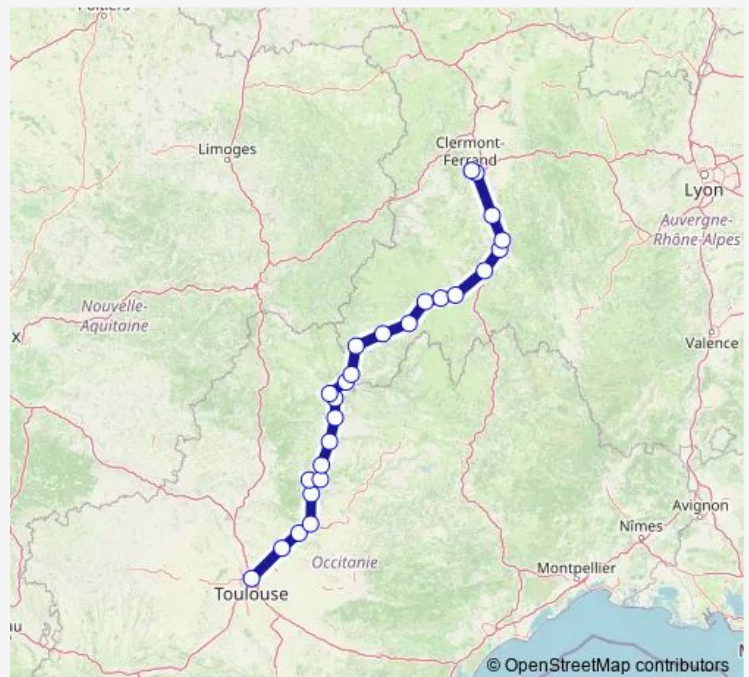

Thursday 06:53-19:09

Friday 06:53-19:09

Saturday 08:57-19:09

Sunday 08:57-19:09

Route info

Direction: Toulouse Matabiau

Stops: 26

Trip Duration: 6 hour 1 min

P27 — Toulouse Matabiau - Clermont Ferrand

Arvant

Brassac-les-Mines - Sainte-Florine

Issoire

Clermont la Pardieu

Clermont-Ferrand

## Direction

Aurillac — Toulouse Matabiau

18 stops

[Open route schedule](#)

Aurillac

Pers

Le Rouget

Boisset