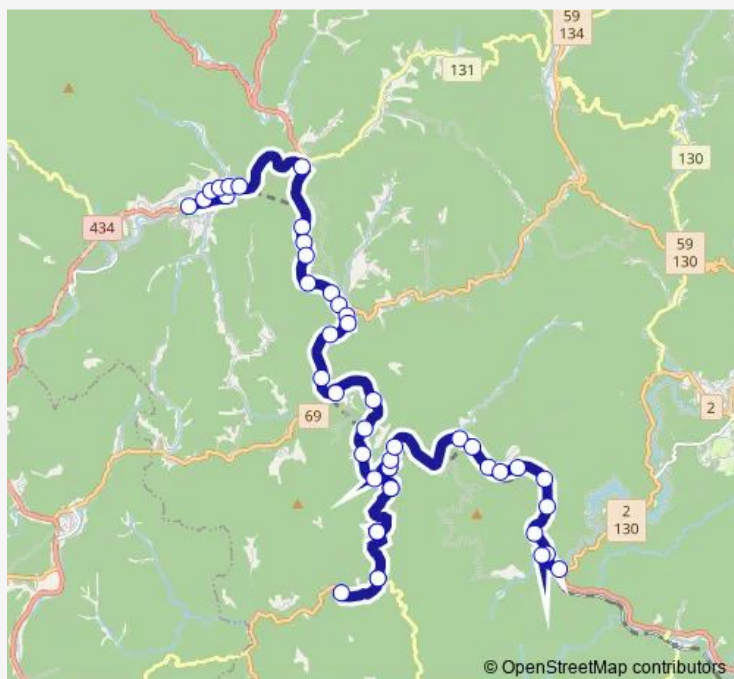

### Route schedule

小郷橋 — 錦町駅

Monday	16:54
Tuesday	16:54
Wednesday	16:54
Thursday	16:54
Friday	16:54
Saturday	16:54
Sunday	—

### Route info

Direction: 小郷橋

Stops: 41

Trip Duration: 0 hour 57 min

© OpenStreetMap contributors

■ 美川地域線

BusMaps

山ノ内