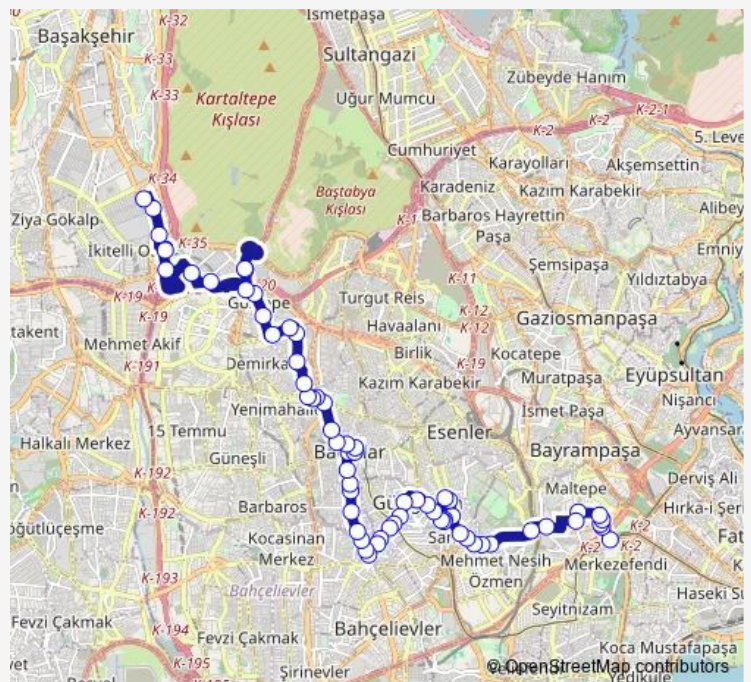

Bus Topkapi-Fatih Mah.-İstoç Topkapi - Çiftlik - Fatih Mahallesi - İstoç

[Go to website](#)

Direction

Panorama 1453 — Galvo Teknik Camii

64 stops

[Open route schedule](#)

Panorama 1453

Minibüs Durağı

Minibüs Durağı

PTT Lojmanlari

Davutpaşa Caddesi

Minibüs Durağı

Cebe ALİ BEY Sokak

Atli Zincir

Yabancı Diller Okulu

Santral

Eşref Bitlis Cad

Eşref Bitlis Caddesi

Çeşme Yolu

Güngören Çeşme

Sancakli Caddesi

Sanayi Mahallesi

Karagöz Sokak

Söğütlü Yayla

Söğütlü Yayla

Söğütlü Yayla

Minibüs Durağı

Route schedule

Panorama 1453 — Galvo Teknik Camii

Monday 05:50

Tuesday 05:50

Wednesday 05:50

Thursday 05:50

Friday 05:50

Saturday 05:50

Sunday 06:00

Route info

Direction: Panorama 1453

Stops: 64

Trip Duration: 0 hour 59 min

Topkapi-Fatih Mah.-İstoç — Topkapi - Çiftlik - Fatih Mahallesi - İstoç

BusMaps