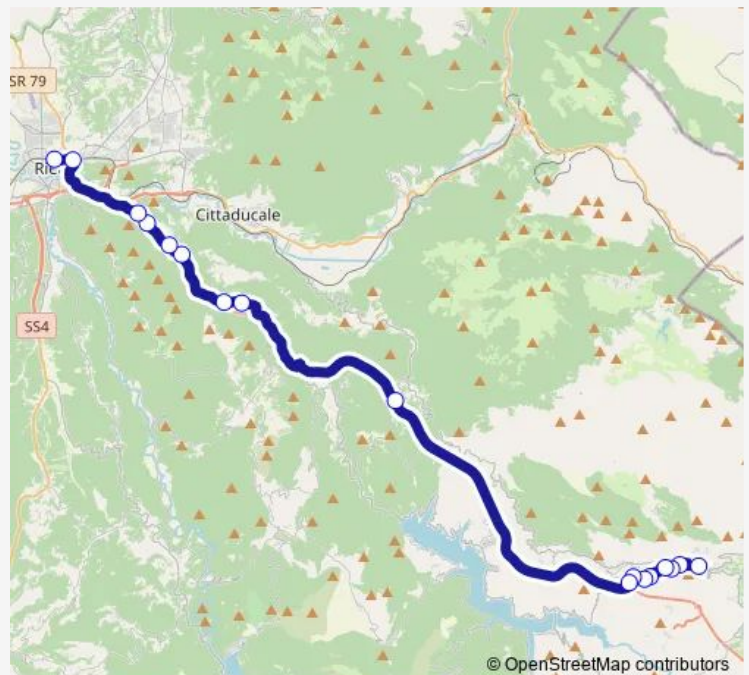

**Route schedule**

Fiamignano | Santa Lucia # f8410 — Rieti | Stazione FS Ist. Superiore Principessa di Napoli # f1070

Monday	18:40
Tuesday	18:40
Wednesday	18:40
Thursday	18:40
Friday	18:40
Saturday	—
Sunday	—

**Route info**

Direction: Fiamignano | Santa Lucia # f8410

Stops: 17

Trip Duration: 0 hour 39 min

■ Santa Lucia (Fiamignano) - Rieti # Ri82d

Bus time schedules and route maps are available in an offline PDF at [busmaps.com](https://busmaps.com). Use the [busmaps.com](https://busmaps.com) website to see live bus times, train schedule or subway schedule, and step-by-step directions for all public transit in Fiamignano