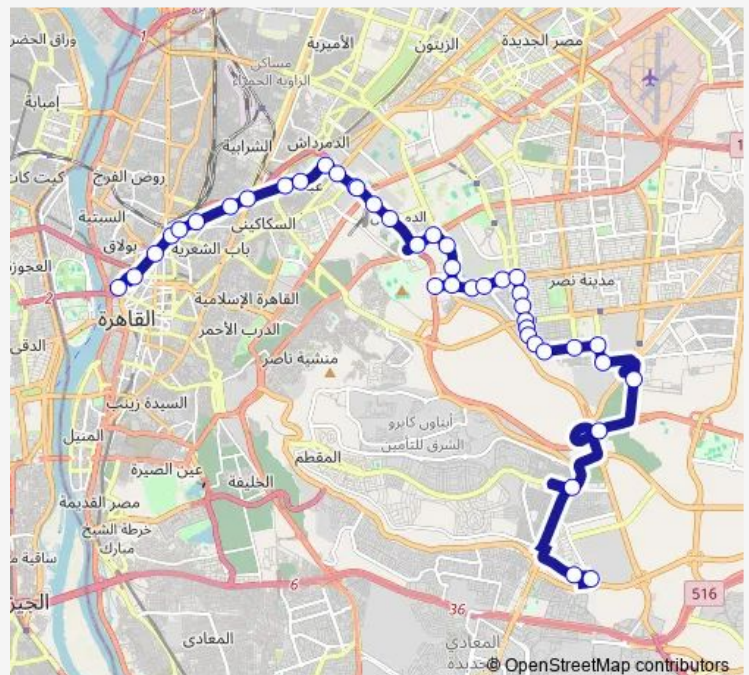

Ahmed Al Sallab Mall (Nasr City)

Al Azhar University Southern Gate

Azhar University City for Boys

Al Azhar University Hospital (Nasr City)

Route schedule

New Market (Asmarat) — Abd Al Moneim Riad

Monday	10:00
Tuesday	10:00
Wednesday	10:00
Thursday	10:00
Friday	10:00
Saturday	10:00
Sunday	10:00

Route info

Direction: New Market (Asmarat)

Stops: 44

Trip Duration: 1 hour 47 min

■ CTA 1151 — Abd Al Moneim Riad Station - Asmarrat

Nasr City Sporting Club

Al Azhar University Northern Gate

Yousef Abbas St & Autostrad St.

Wednesday 10:00

Thursday 10:00

Friday 10:00

Saturday 10:00

Sunday 10:00

Route info

Direction: Abd Al Moneim Riad

Stops: 41

Trip Duration: 1 hour 26 min

Al Tayaran St. & Mostafa Al Nahas

Misr Sudan (Nasr City)

Tabarak Children's Hospital (Nasr City)

Zaker Hussein St. & Al Tayaran St.

7th District (Nasr City)

Al Andalous Specialized Hospital (7th District Nasr City)