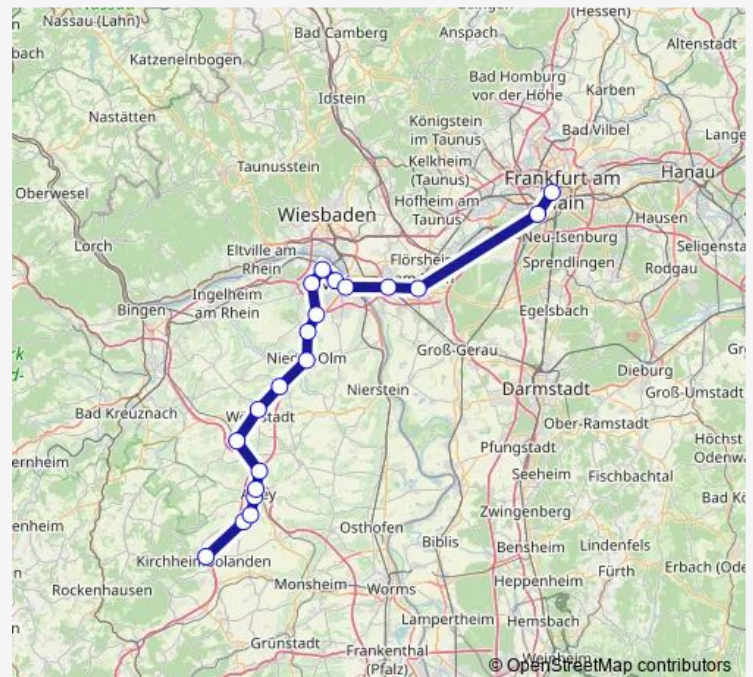

### Route schedule

Alzey, Bahnhof — Kirchheimbol., Schlossg. Bf.

Monday 07:33

Tuesday 07:33

Wednesday 07:33

Thursday 07:33

Friday 07:33

Saturday —

### Route info

Direction: Alzey, Bahnhof

Stops: 5

Trip Duration: 0 hour 16 min

■ RB31