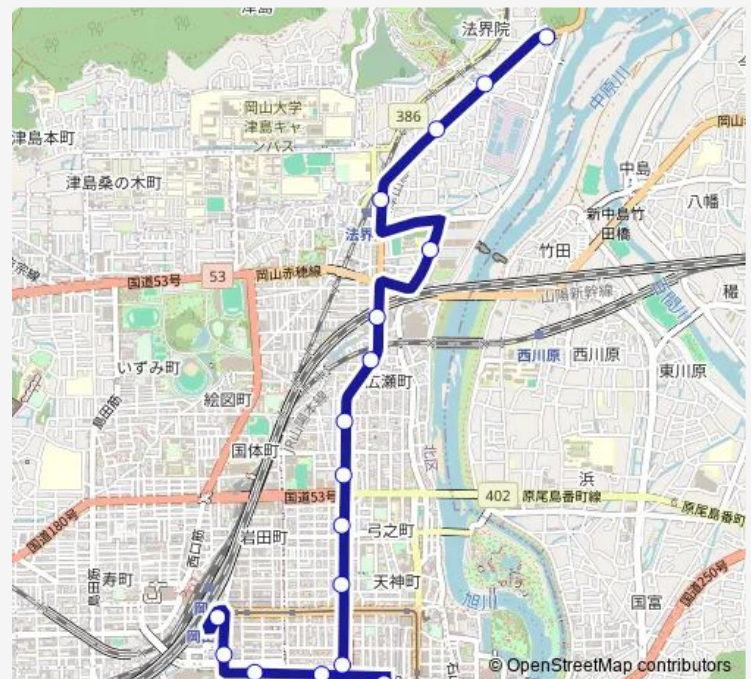

### Route schedule

岡山駅 — 三野

Monday	09:45
Tuesday	09:45
Wednesday	09:45
Thursday	09:45
Friday	09:45
Saturday	13:55
Sunday	13:55

### Route info

Direction: 岡山駅

Stops: 17

Trip Duration: 0 hour 29 min

## Route info

Direction: 岡山駅

Stops: 16

Trip Duration: 0 hour 19 min

## Route info

Direction: 三野

Stops: 17

Trip Duration: 0 hour 36 min

三野線 Bus time schedules and route maps are available in an offline PDF at busmaps.com. Use the busmaps.com website to see live bus times, train schedule or subway schedule, and step-by-step directions for all public transit in Okayama