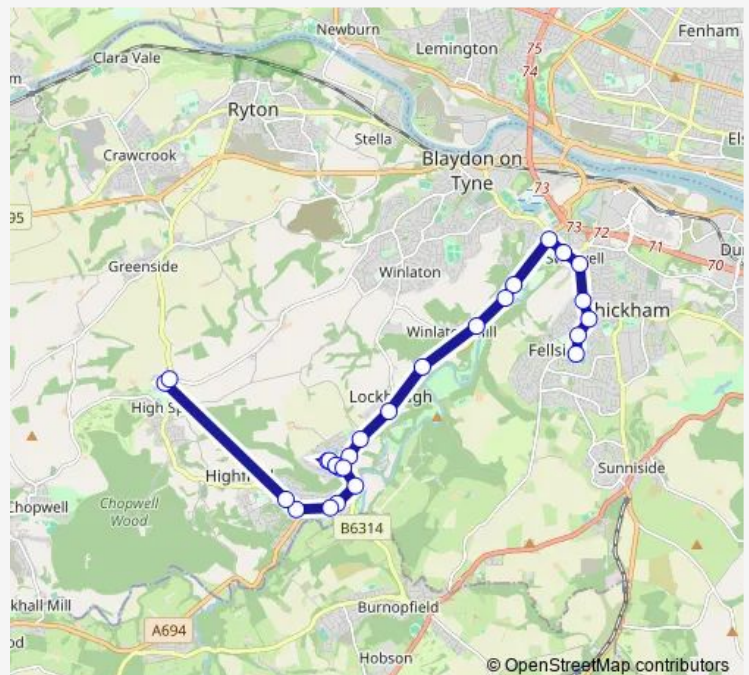

Bus S893 High Spen - Whickham Comprehensive

[Go to website](#)

Direction

Whickham School — Ramsey Street

27 stops

[Open route schedule](#)

Whickham School

Fellside Road-Runnymede Road

Sherburn Tower Estate-Lilleycroft

Southwood Crescent

Lockhaugh Road-Derwent Park

Route schedule

Whickham School — Ramsey Street

Monday 15:25

Tuesday 14:25-15:25

Wednesday 15:25

Thursday 15:25

Friday 15:25

Saturday —

Sunday —

Route info

Direction: Whickham School

Stops: 27

Trip Duration: 0 hour 25 min

■ S893 — High Spen - Whickham Comprehensive

Station Road - The Grove

Stirling Lane

Stathmore Road

Smailes Lane-Pipe Bridge

Strothers Road

Ramsey Street

S893 Bus time schedules and route maps are available in an offline PDF at busmaps.com. Use the busmaps.com website to see live bus times, train schedule or subway schedule, and step-by-step directions for all public transit in Newcastle upon Tyne