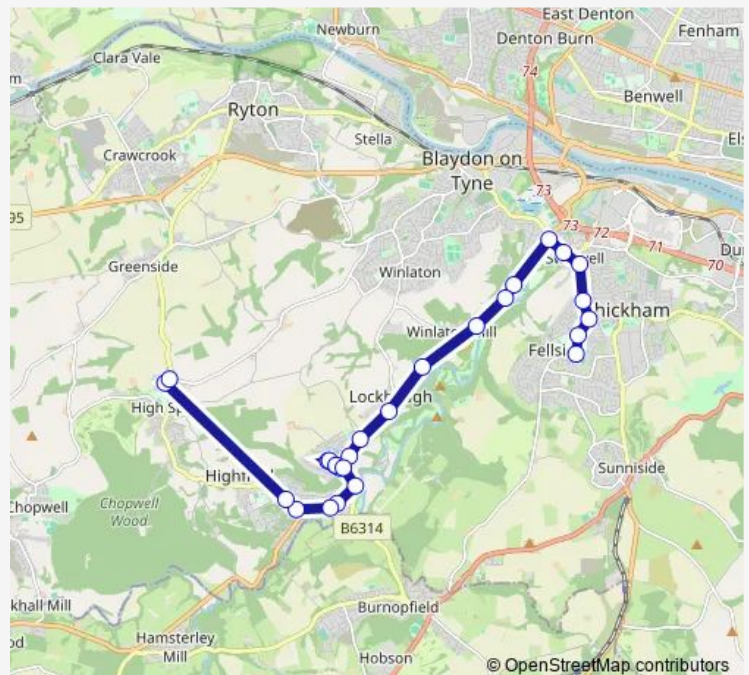

Bus S893 High Spen - Whickham Comprehensive

[Go to website](#)

Direction

Whickham School — Ramsey Street

27 stops

[Open route schedule](#)

Whickham School

Fellside Road-Runnymede Road

Sherburn Tower Estate-Lilleycroft

Southwood Crescent

Lockhaugh Road-Derwent Park

Route schedule

Whickham School — Ramsey Street

Monday 15:25

Tuesday 14:25-15:25

Wednesday 15:25

Thursday 15:25

Friday 15:25

Saturday —

Sunday —

Route info

Direction: Whickham School

Stops: 27

Trip Duration: 0 hour 25 min

■ S893 — High Spen - Whickham Comprehensive

Station Road - The Grove

Stirling Lane

Stathmore Road

Smailes Lane-Pipe Bridge

Strothers Road

Ramsey Street

S893 Bus time schedules and route maps are available in an offline PDF at busmaps.com. Use the busmaps.com website to see live bus times, train schedule or subway schedule, and step-by-step directions for all public transit in Newcastle upon Tyne