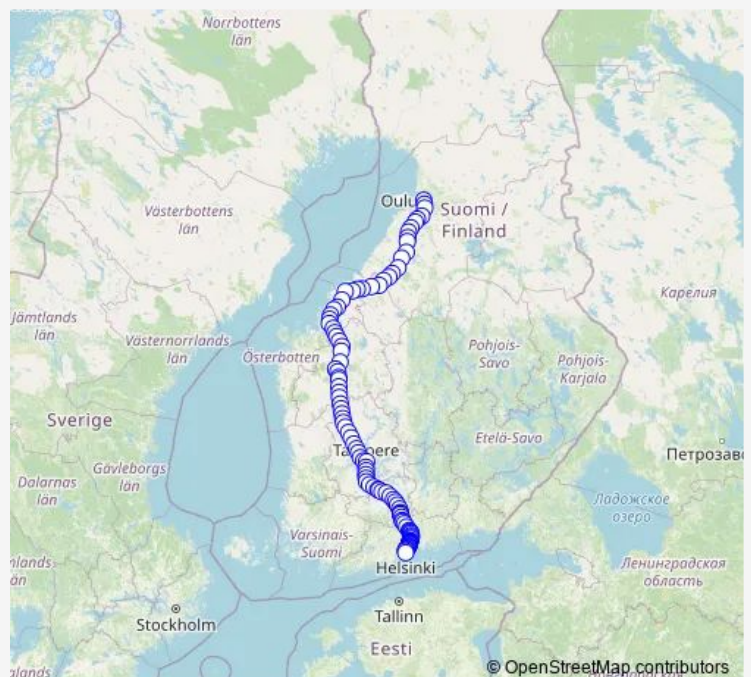

### Route schedule

Oulu — Helsinki

Monday	—
Tuesday	—
Wednesday	18:08
Thursday	—
Friday	—
Saturday	18:08
Sunday	18:08

### Route info

Direction: Oulu

Stops: 103

Trip Duration: 5 hour 27 min

■ IC 28 — Oulu - Helsinki

Kokkola

Kruunupyy

Kolppi