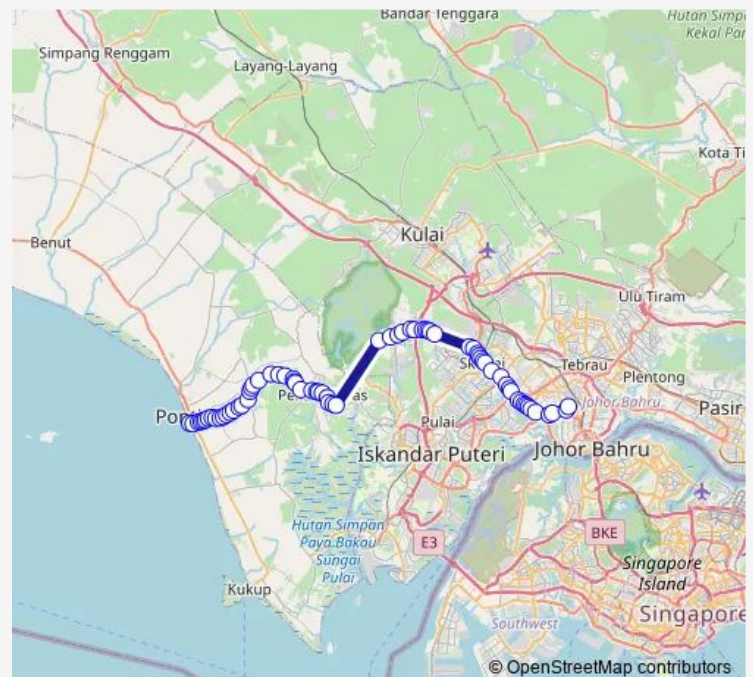

### Route schedule

Terminal Pontian — Larkin Sentral

Monday 06:00-22:00

Tuesday 06:00-22:00

Wednesday 06:00-22:00

Thursday 06:00-22:00

Friday 06:00-22:00

Saturday 06:00-22:00

### Route info

Direction: Terminal Pontian

Stops: 70

Trip Duration: 1 hour 9 min

T50 — Larkin Sentral - Pontian

Bend Weld

Masjid Kampung Pengkalan Raja

Klinik Desa Pengkalan Raja