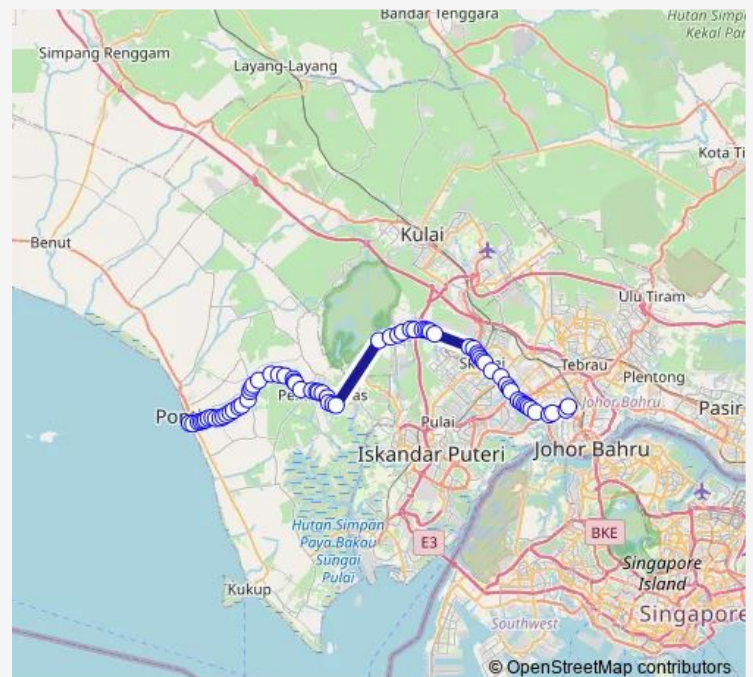

### Route schedule

Terminal Pontian — Larkin Sentral

Monday 06:00-22:00

Tuesday 06:00-22:00

Wednesday 06:00-22:00

Thursday 06:00-22:00

Friday 06:00-22:00

Saturday 06:00-22:00

### Route info

Direction: Terminal Pontian

Stops: 70

Trip Duration: 1 hour 9 min

T50 — Larkin Sentral - Pontian

Bend Weld

Masjid Kampung Pengkalan Raja

Klinik Desa Pengkalan Raja