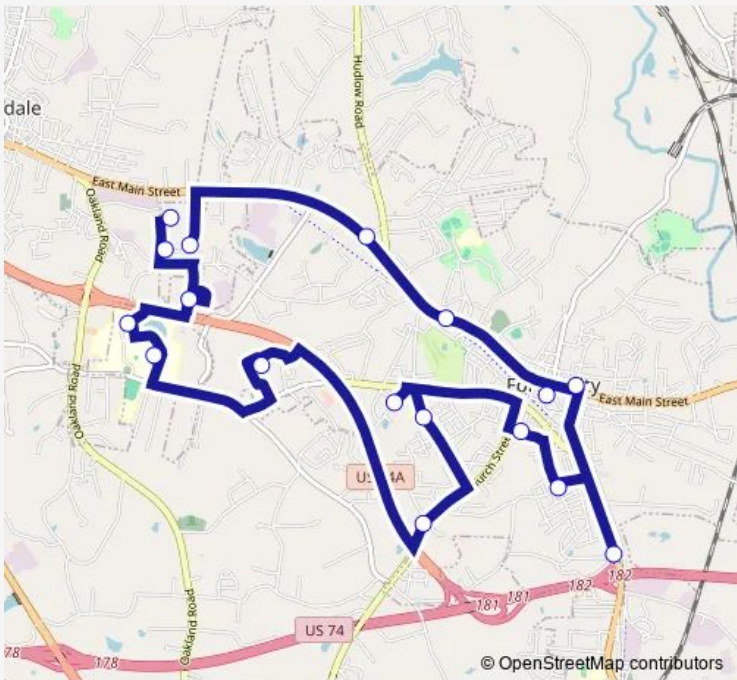

[Go to website](#)

Direction
 Transit Office — Dept. Social Services (Dss)
 17 stops
[Open route schedule](#)

- Transit Office
- Rutherford Life Services
- Medical Arts Pharmacy
- Grace of God
- Farmers Market
- Bb&T (Fc)
- Food Lion (Fc)
- Harmony Hills Apts
- FC Housing Authority Office
- Highland Apts
- Southern Manor Apts
- Ingle's
- Wal-Mart (Rx Entrance)
- ICC (Bus-Science Bldg)
- ICC (Foundation)
- Sav-A-Lot/Big Lots
- Dept. Social Services (Dss)

Route schedule
 Transit Office — Dept. Social Services (Dss)

Monday	15:36
Tuesday	15:36
Wednesday	15:36
Thursday	15:36
Friday	15:36
Saturday	—
Sunday	—

Route info
 Direction: Transit Office
 Stops: 17
 Trip Duration: 1 hour 1 min

Direction

Transit Office — Dept. Social Services (Dss)

17 stops

[Open route schedule](#)

Transit Office

Medical Arts Pharmacy

Grace of God

Farmers Market

Tuesday 16:40

Wednesday 16:40

Thursday 16:40

Friday 16:40

Saturday —

Sunday —

Route info

Direction: Medical Arts Pharmacy