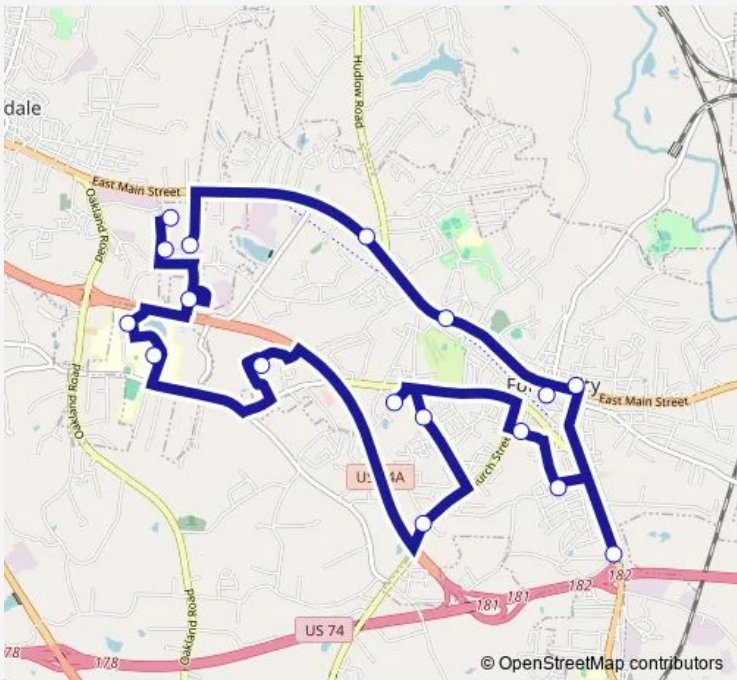

[Go to website](#)

Direction
 Transit Office — Dept. Social Services (Dss)
 17 stops
[Open route schedule](#)

- Transit Office
- Rutherford Life Services
- Medical Arts Pharmacy
- Grace of God
- Farmers Market
- Bb&T (Fc)
- Food Lion (Fc)
- Harmony Hills Apts
- FC Housing Authority Office
- Highland Apts
- Southern Manor Apts
- Ingle's
- Wal-Mart (Rx Entrance)
- ICC (Bus-Science Bldg)
- ICC (Foundation)
- Sav-A-Lot/Big Lots
- Dept. Social Services (Dss)

Route schedule
 Transit Office — Dept. Social Services (Dss)

Monday	15:36
Tuesday	15:36
Wednesday	15:36
Thursday	15:36
Friday	15:36
Saturday	—
Sunday	—

Route info
 Direction: Transit Office
 Stops: 17
 Trip Duration: 1 hour 1 min

Direction

Transit Office — Dept. Social Services (Dss)

17 stops

[Open route schedule](#)

Transit Office

Medical Arts Pharmacy

Grace of God

Farmers Market

Tuesday 16:40

Wednesday 16:40

Thursday 16:40

Friday 16:40

Saturday —

Sunday —

Route info

Direction: Medical Arts Pharmacy