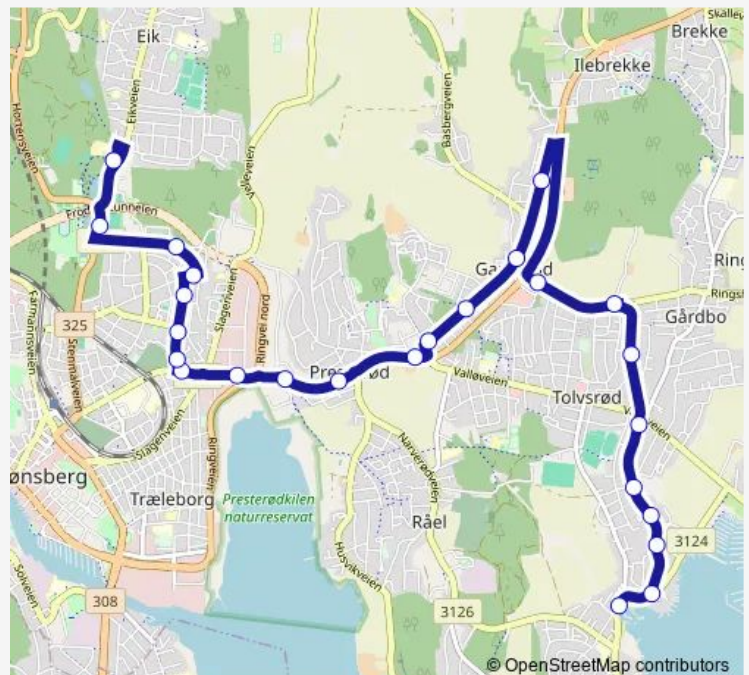

Thursday 07:05

Friday 07:05

Saturday —

Sunday —

Route info

Direction: Klopp

Stops: 25

Trip Duration: 0 hour 30 min