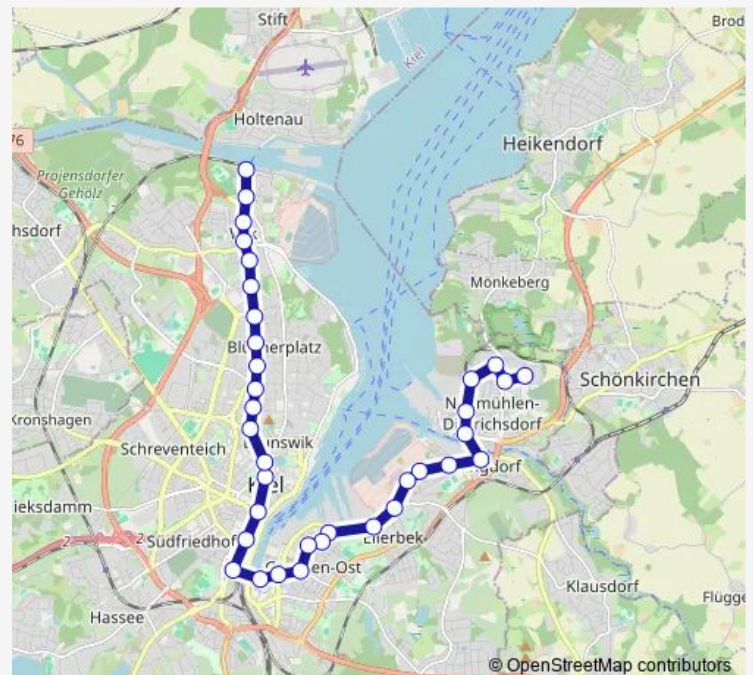

## Bus N11

[Go to website](#)

### Direction

undefined — undefined

0 stops

[Open route schedule](#)

### Route schedule

undefined — undefined

Monday	03:49-02:53 <sup>+1</sup>
Tuesday	03:49-02:53 <sup>+1</sup>
Wednesday	03:49-02:53 <sup>+1</sup>
Thursday	03:49-02:53 <sup>+1</sup>
Friday	03:49-02:53 <sup>+1</sup>
Saturday	03:49-02:53 <sup>+1</sup>
Sunday	03:49-02:53 <sup>+1</sup>

### Route info

Direction:

Stops: 0

Trip Duration: – min

■ N11

**Direction**

undefined — undefined

0 stops