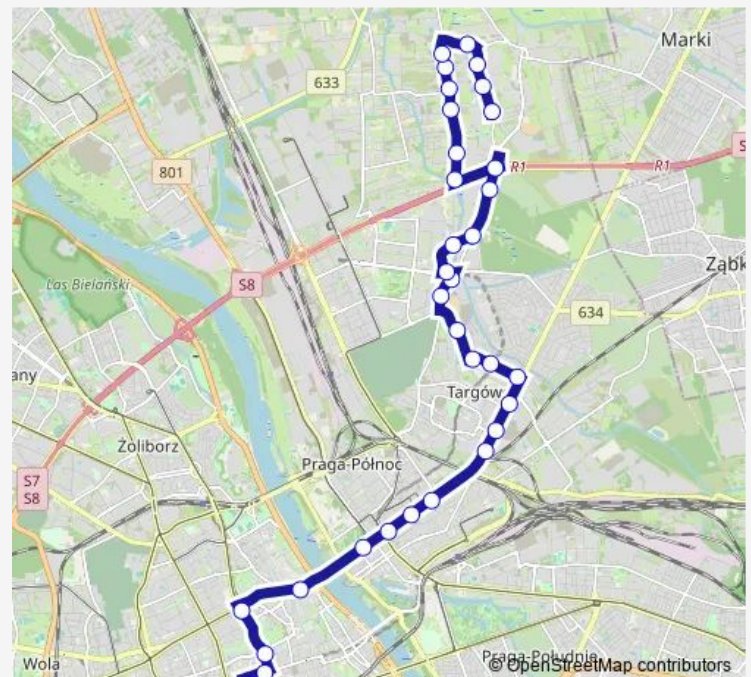

### Route schedule

Dw. Centralny 21 — Os. Derby 02

Monday	03:45-02:45 <sup>+1</sup>
Tuesday	03:45-02:45 <sup>+1</sup>
Wednesday	03:45-02:45 <sup>+1</sup>
Thursday	03:45-02:45 <sup>+1</sup>
Friday	03:45-02:45 <sup>+1</sup>
Saturday	03:45-02:45 <sup>+1</sup>
Sunday	03:45-02:45 <sup>+1</sup>

### Route info

Direction: Dw. Centralny 21

Stops: 34

Trip Duration: 0 hour 37 min

Malborska 02

CH Targówek 02

Głębocka 01

Ostródzka 04

## Route info

Direction: Dw. Centralny 21

Stops: 20

Trip Duration: 0 hour 23 min