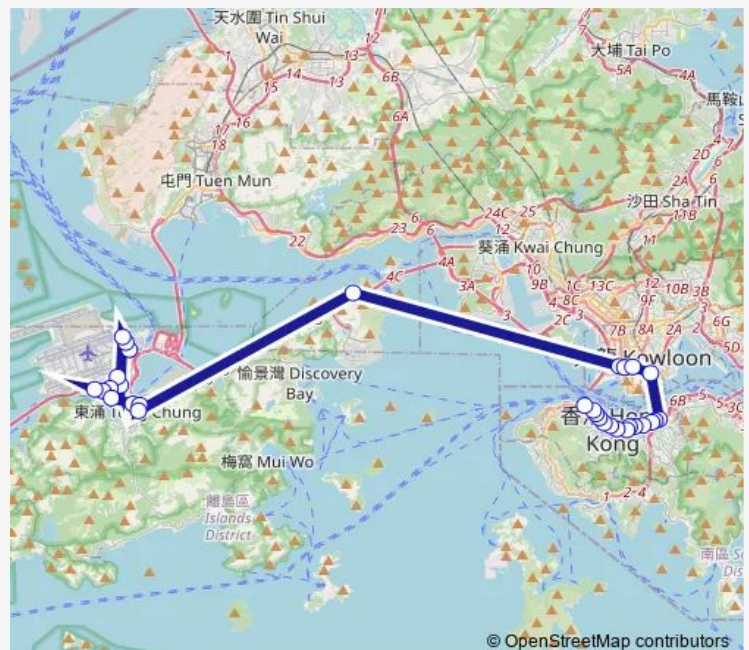

[Ctb] Cathay City, Chun Ming Road[Lwb] Cathay Pacific City[Nlb] Cathay City

[Ctb] Airport Police Station, Catering Road West[Lwb] Airport Police Station

[Ctb] Chun WAN Road South, Chun WAN Road[Lwb] Chun WAN Road South[Nlb] Chun WAN Road South

[Ctb] AIR Freight Forwarding Centre, Chun WAN Road[Lwb] Airport Freight Forwarding Ctr.[Nlb] Airport Freight Forwarding Centre

[Ctb] Asia Airfreight Terminal, Chun Ping Road[Lwb] Asia Airfreight Terminal[Nlb] Asia Airfreight Terminal

[Ctb] Chek LAP KOK South Road[Lwb] Chek LAP KOK South Road[Nlb] Chek LAP KOK South Road

[Ctb] Tung Chung Cable CAR Terminal, TAT Tung Road[Lwb+Ctb] Tung Chung Cable CAR Terminal/
Tung Chung Cable CAR Terminal, TAT Tung Road[Lwb] Tung Chung Cable CAR Terminal[Nlb] Tung Chung Cable CAR Terminal

[Ctb] FU Tung Plaza, TAT Tung Road[Lwb] FU Tung Plaza[Nlb] FU Tung Plaza

Route schedule

[Ctb] Airport (Ground Transportation Centre)[Lwb] Airport (GTC) BUS Terminus — [Ctb] Central (Macau Ferry)[Kmb+Ctb] Macau Ferry BUS Terminus/
Central (Macau Ferry)

Monday	01:50-04:50
Tuesday	01:50-04:50
Wednesday	01:50-04:50
Thursday	01:50-04:50
Friday	01:50-04:50
Saturday	01:50-04:50
Sunday	01:50-04:50

Route info

Direction: [Ctb] Airport (Ground Transportation Centre)[Lwb] Airport (GTC) BUS Terminus

Stops: 31

Trip Duration: 1 hour 56 min