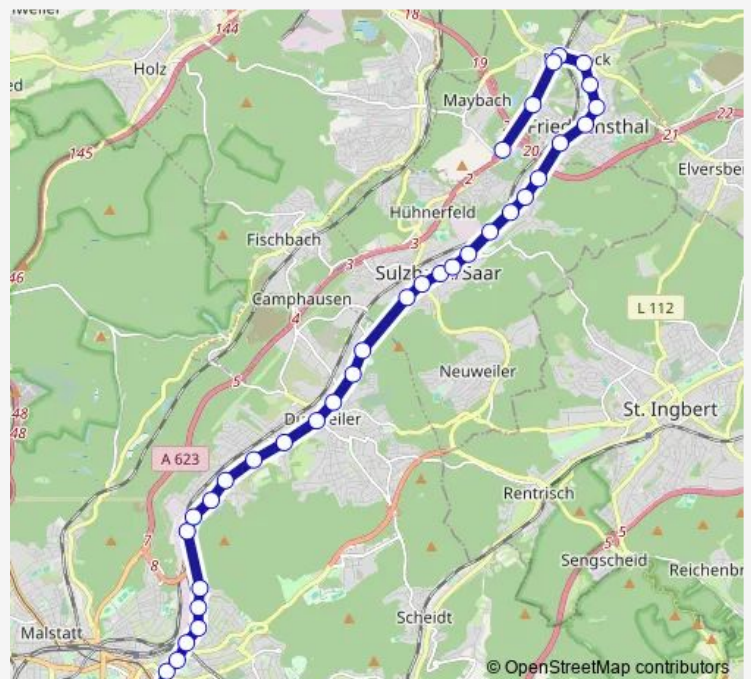

Monday —

Tuesday —

Wednesday —

Thursday —

Friday —

Saturday 03:00-04:00

Sunday 03:00-04:00

Route info

Direction: Rathaus, Saarbrücken

Stops: 35

Trip Duration: 0 hour 33 min

■ N11

BusMaps

Parallelstr., Sulzbach

Hammersberg, Sulzbach

Kirche, Altenwald Sulzbach