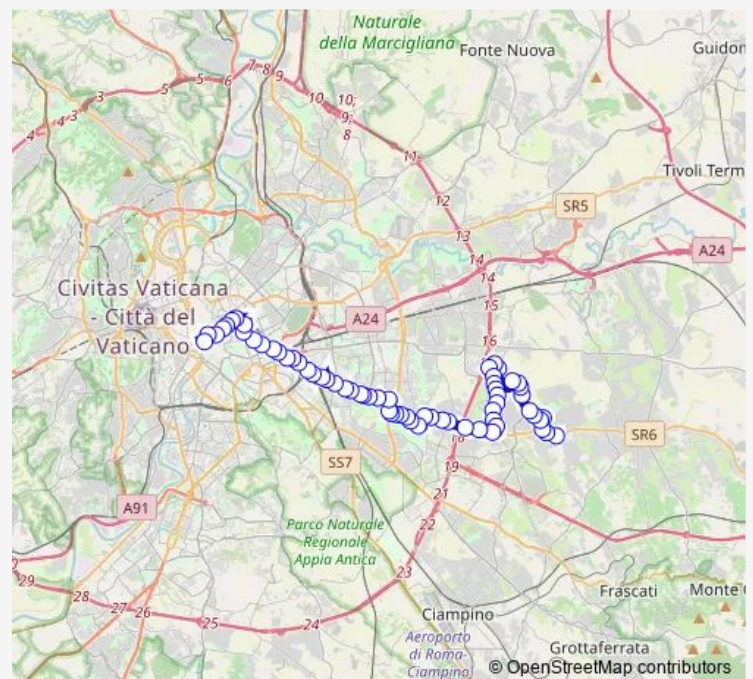

Nazionale/Quattro Fontane

Nazionale/Torino

Termini (MA-MB-Fs)

Farini

Turati/Mamiani

Principe Umberto

VIA DI Porta Maggiore

Casilina/P.Le Labicano

### Route schedule

P.Za Venezia — Grotte Celoni (Mc)

Monday	00:25-02:48 <sup>+1</sup>
Tuesday	00:25-02:48 <sup>+1</sup>
Wednesday	00:25-02:48 <sup>+1</sup>
Thursday	00:25-02:48 <sup>+1</sup>
Friday	00:25-02:48 <sup>+1</sup>
Saturday	00:25-02:48 <sup>+1</sup>
Sunday	00:25-02:48 <sup>+1</sup>

### Route info

Direction: P.Za Venezia

Stops: 61

Trip Duration: 1 hour 12 min

n11

BusMaps

Casilina/Salomone

Casilina/Berardi